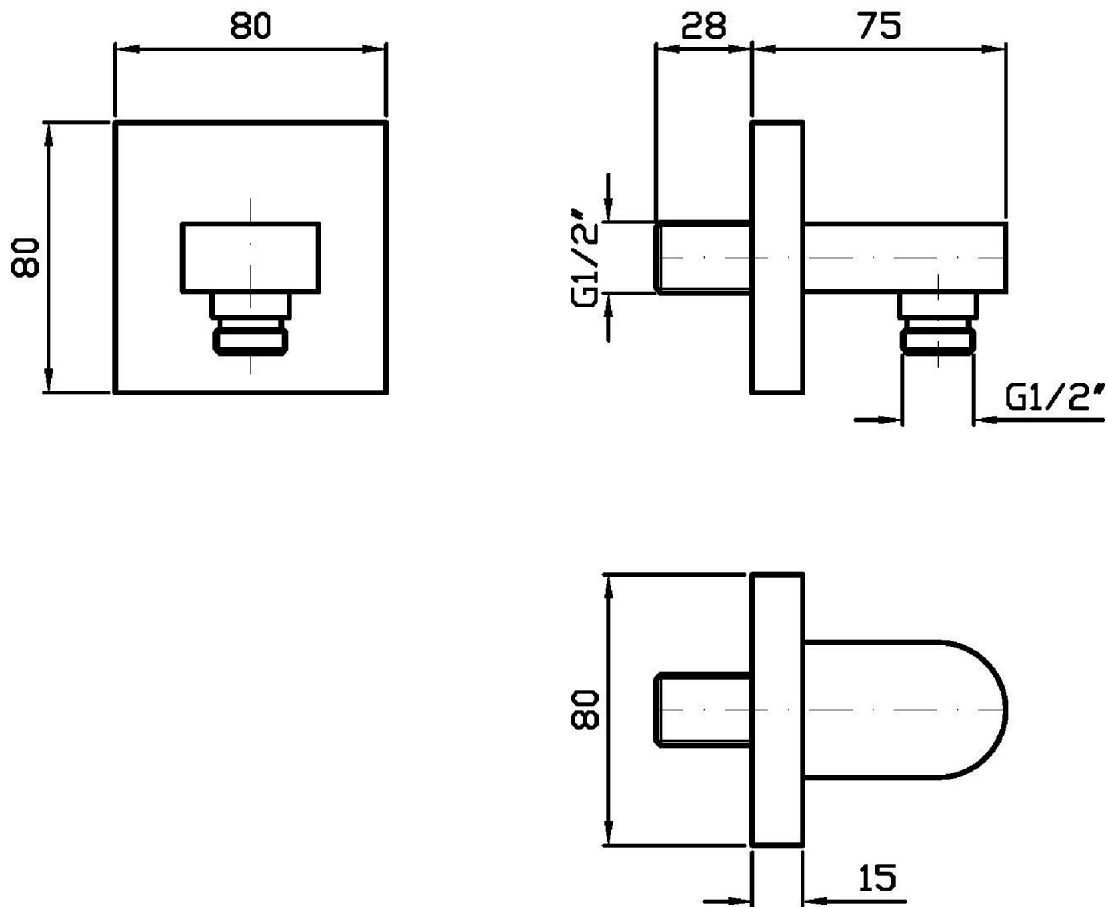

## SHOWER

Z93808

Presa acqua. / Wall elbow.

Presa acqua da 1/2" x 1/2" per gruppo incasso.

Wall elbow 1/2" x 1/2".

## SHOWER

Z93808

Disegno Complessivo / Overall Drawing

## SHOWER

Z93808

Pesi e Misure / Weights and Sizes

Peso ( Kg ) Weight ( lb )	0,85 ( Kg )	1,87 ( lb )
Volume test ( dc3 ) - ( in3 )	1,21 ( dc3 )	73,84 ( in3 )
h ( mm ) - ( in )	73,00 ( mm )	2,87 ( in )
L1 ( mm ) - ( in )	127,00 ( mm )	5,00 ( in )
L2 ( mm ) - ( in )	130,00 ( mm )	5,12 ( in )