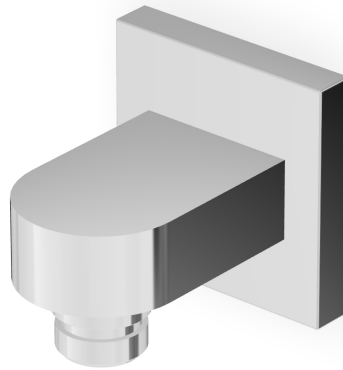

## SHOWER

Z93804

Presa acqua. / Wall elbow.

Presa acqua da 1/2" x 1/2" per gruppo incasso.

Wall elbow 1/2" x 1/2".

## SHOWER

Z93804

Pesi e Misure / Weights and Sizes

Peso ( Kg ) Weight ( lb )	0,69 ( Kg )	1,53 ( lb )
Volume test ( dc3 ) - ( in3 )	1,21 ( dc3 )	73,84 ( in3 )
h ( mm ) - ( in )	73,00 ( mm )	2,87 ( in )
L1 ( mm ) - ( in )	127,00 ( mm )	5,00 ( in )
L2 ( mm ) - ( in )	130,00 ( mm )	5,12 ( in )