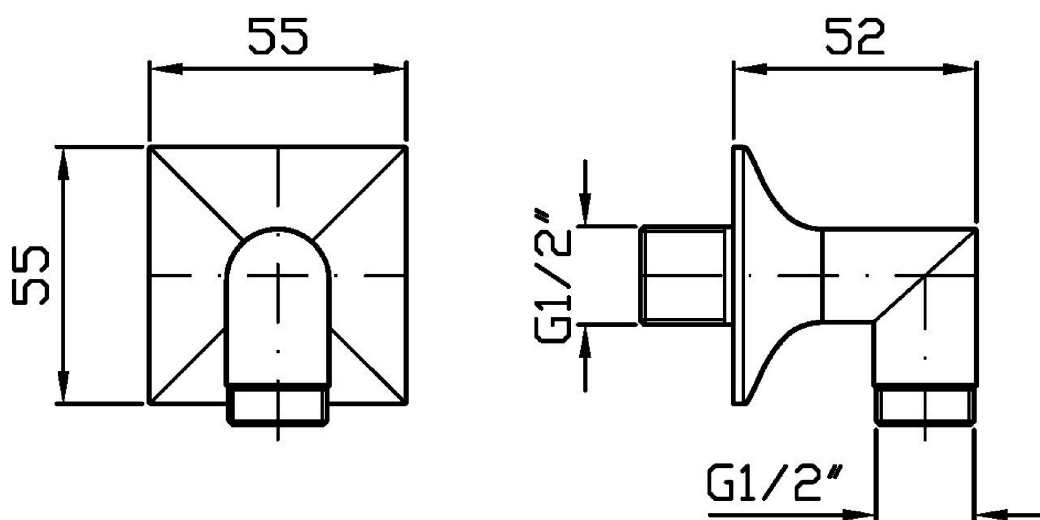

SHOWER

Z93802

Preso acqua. / Wall elbow.

Preso acqua da 1/2" x 1/2" per gruppo incasso.

Wall elbow 1/2" x 1/2".

Finiture / Finishes

					
Cromo / Chrome	C8 Nickel Lucido / Polished Nickel	C40 Oro / Gold	C41 Oro spazzolato / Brushed Gold	P21 PVD brushed chocolate / PVD brushed chocolate	P31 Brushed PVD British gold / Brushed PVD British gold

SHOWER

Z93802

Disegno Complessivo / Overall Drawing

Note / Notes

SHOWER

Z93802

Portate / Flowrates (lt/min)

PRESSIONE PRESSURE	1 BAR	2 BAR	3 BAR	4 BAR	5 BAR
1 RUBINETTO APERTO <i>P1</i>	42	51	63	73	83
<i>P2</i>					
<i>P3</i>					
<i>P4</i>					
<i>P5</i>					

SHOWER

Z93802

Pesi e Misure / Weights and Sizes

Peso (Kg) Weight (lb)	0,38 (Kg)	0,84 (lb)
Volume test (dc3) - (in3)	0,55 (dc3)	33,56 (in3)
h (mm) - (in)	70,00 (mm)	2,76 (in)
L1 (mm) - (in)	80,00 (mm)	3,15 (in)
L2 (mm) - (in)	98,00 (mm)	3,86 (in)