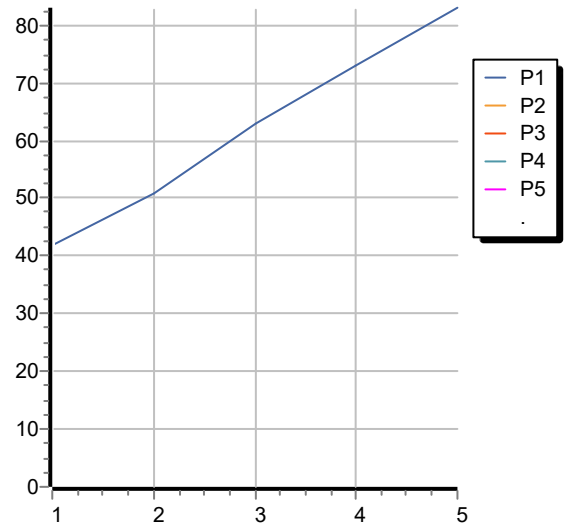

SHOWER

Z93802

Preso acqua. / Wall elbow.

Preso acqua da 1/2" x 1/2" per gruppo incasso.

Wall elbow 1/2" x 1/2".

Finiture / Finishes

					
Cromo / Chrome	C8 Nickel Lucido / Polished Nickel	C40 Oro / Gold	C41 Oro spazzolato / Brushed Gold	P21 PVD brushed chocolate / PVD brushed chocolate	P31 Brushed PVD British gold / Brushed PVD British gold

SHOWER

Z93802

Disegno Complessivo / Overall Drawing

Note / Notes

SHOWER

Z93802

Portate / Flowrates (lt/min)

PRESSIONE PRESSURE	1 BAR	2 BAR	3 BAR	4 BAR	5 BAR
1 RUBINETTO APERTO <i>P1</i>	42	51	63	73	83
<i>P2</i>					
<i>P3</i>					
<i>P4</i>					
<i>P5</i>					

SHOWER

Z93802

Pesi e Misure / Weights and Sizes

Peso (Kg) Weight (lb)	0,38 (Kg)	0,84 (lb)
Volume test (dc3) - (in3)	0,55 (dc3)	33,56 (in3)
h (mm) - (in)	70,00 (mm)	2,76 (in)
L1 (mm) - (in)	80,00 (mm)	3,15 (in)
L2 (mm) - (in)	98,00 (mm)	3,86 (in)