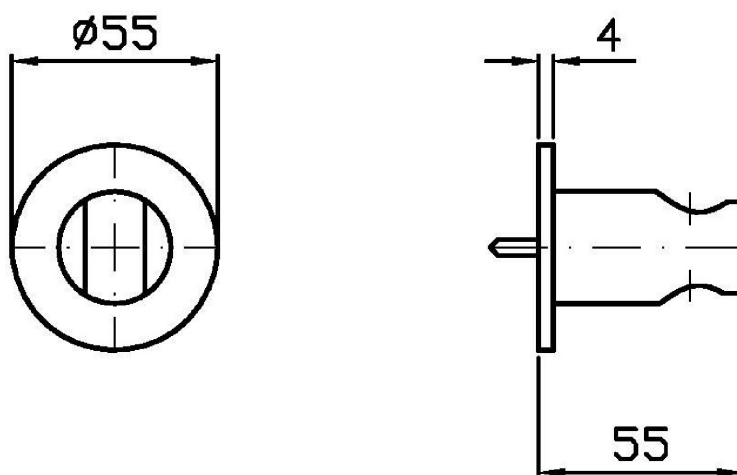

## SHOWER

Z93794.X

Appendidoccia fisso. / Handshower support.

Appendidoccia fisso in acciaio inox, per gruppo esterno.

Stainless steel handshower support for exposed mixer.

## SHOWER

Z93794.X

Disegno Complessivo / Overall Drawing

## SHOWER

**Z93794.X****Pesi e Misure / Weights and Sizes**

Peso ( Kg ) Weight ( lb )	0,30 ( Kg )	0,66 ( lb )
Volume test ( dc3 ) - ( in3 )	0,46 ( dc3 )	28,07 ( in3 )
h ( mm ) - ( in )	50,00 ( mm )	1,97 ( in )
L1 ( mm ) - ( in )	75,00 ( mm )	2,95 ( in )
L2 ( mm ) - ( in )	125,00 ( mm )	4,92 ( in )