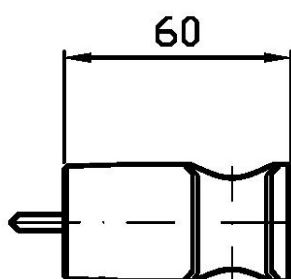

SHOWER

Z93792

Appendidoccia fisso. / Handshower support.

Appendidoccia fisso per gruppo esterno.

Handshower support for exposed mixer.

Finiture / Finishes

 C3	 C8	 C40	 C41	 C50	 C51	
Cromo / Chrome	Nickel Spazzolato / Brushed Nickel	Nickel Lucido / Polished Nickel	Oro / Gold	Oro spazzolato / Brushed Gold	Metal Black / Metal Black	Metal Black spazzolato / Brushed Metal Black
 W1	 N1	 N6	 L5	 P21	 P31	 P41
Bianco Opaco Goffrato / Embossed Matt White	Nero Opaco Goffrato / Embossed Matt Black	Nero opaco / Matt black	Blu mediterraneo / Mediterranean blu	PVD brushed chocolate / PVD brushed chocolate	Brushed PVD British gold / Brushed PVD British gold	PVD Oro Spazzolato / PVD Brushed Gold
 P81	 P91					
Brushed total black PVD / Brushed total black PVD	Brushed PVD Copper / Brushed PVD Copper					

SHOWER

Z93792

Disegno Complessivo / Overall Drawing

Note / Notes

SHOWER

Z93792

Pesi e Misure / Weights and Sizes

Peso (Kg) Weight (lb)	0,21 (Kg)	0,46 (lb)
Volume test (dc3) - (in3)	1,21 (dc3)	73,84 (in3)
h (mm) - (in)	73,00 (mm)	2,87 (in)
L1 (mm) - (in)	127,00 (mm)	5,00 (in)
L2 (mm) - (in)	130,00 (mm)	5,12 (in)