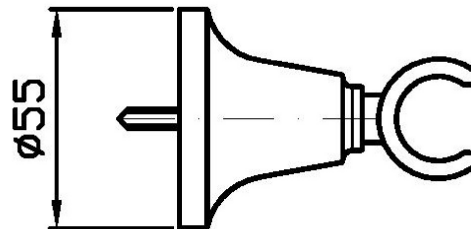

SHOWER

Z93791

Disegno Complessivo / Overall Drawing

Note / Notes