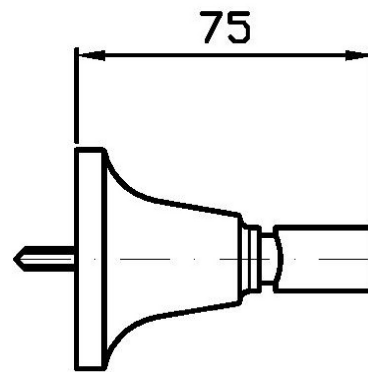

## SHOWER

Z93791

Appendidoccia. / Handshower support.

Appendidoccia per gruppo esterno

Handshower support for exposed mixer.

## SHOWER

Z93791

Disegno Complessivo / Overall Drawing

Note / Notes

## SHOWER

Z93791

Pesi e Misure / Weights and Sizes

Peso ( Kg ) Weight ( lb )	0,40 ( Kg )	0,88 ( lb )
Volume test ( dc3 ) - ( in3 )	0,55 ( dc3 )	33,56 ( in3 )
h ( mm ) - ( in )	70,00 ( mm )	2,76 ( in )
L1 ( mm ) - ( in )	80,00 ( mm )	3,15 ( in )
L2 ( mm ) - ( in )	98,00 ( mm )	3,86 ( in )