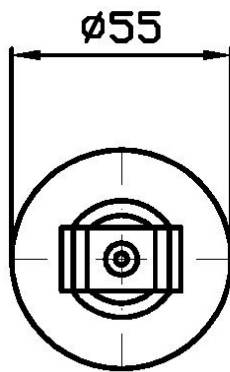

SHOWER

Z93791

Disegno Complessivo / Overall Drawing

Note / Notes