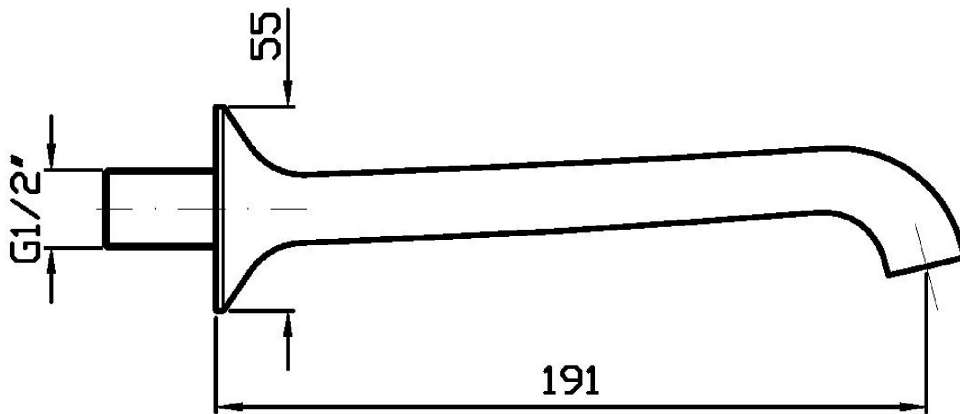

BELLAGIO

Z93762

Disegno Complessivo / Overall Drawing

Note / Notes