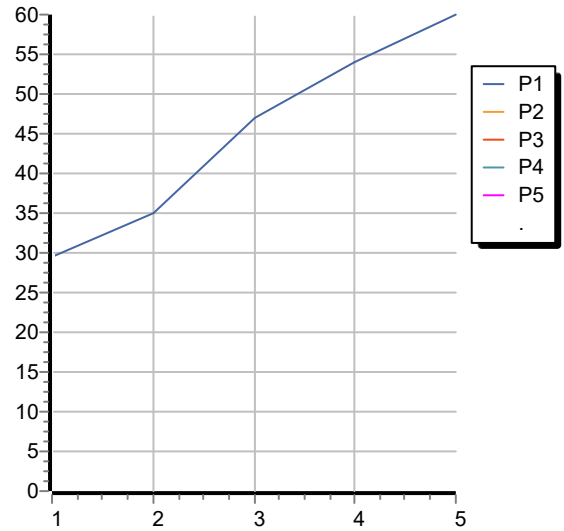

## BELLAGIO

Z93762

Disegno Complessivo / Overall Drawing

Note / Notes

## BELLAGIO

Z93762

Portate / Flowrates (lt/min)

PRESSIONE PRESSURE	1 BAR	2 BAR	3 BAR	4 BAR	5 BAR
P1 BOCCA VASCA WALL SPOUT	29,4	35	47	54	60
P2					
P3					
P4					
P5					

## BELLAGIO

Z93762

Pesi e Misure / Weights and Sizes

Peso ( Kg ) Weight ( lb )	0,78 ( Kg )	1,72 ( lb )
Volume test ( dc3 ) - ( in3 )	7,43 ( dc3 )	453,41 ( in3 )
h ( mm ) - ( in )	90,00 ( mm )	3,54 ( in )
L1 ( mm ) - ( in )	250,00 ( mm )	9,84 ( in )
L2 ( mm ) - ( in )	333,00 ( mm )	13,11 ( in )