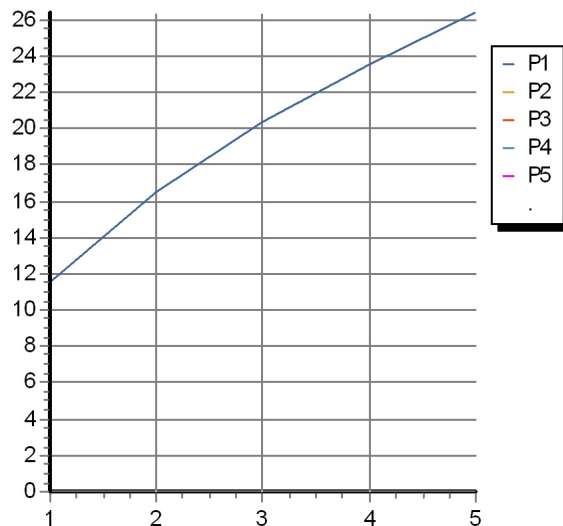

## SIMPLY BEAUTIFUL

Z93757 Portate / Flowrates (lt/min)

PRESSIONE PRESSURE	1 BAR	2 BAR	3 BAR	4 BAR	5 BAR
P1 BOCCA VASCA WALL SPOUT	11,5	16,5	20,3	23,5	26,4
P2					
P3					
P4					
P5					

## SIMPLY BEAUTIFUL

Z93757 Pesi e Misure / Weights and Sizes

Peso ( Kg ) Weight ( lb )	0,80 ( Kg )	1,76 ( lb )
Volume test ( dc3 ) - ( in3 )	3,32 ( dc3 )	202,60 ( in3 )
h ( mm ) - ( in )	93,00 ( mm )	3,66 ( in )
L1 ( mm ) - ( in )	162,00 ( mm )	6,38 ( in )
L2 ( mm ) - ( in )	220,00 ( mm )	8,66 ( in )