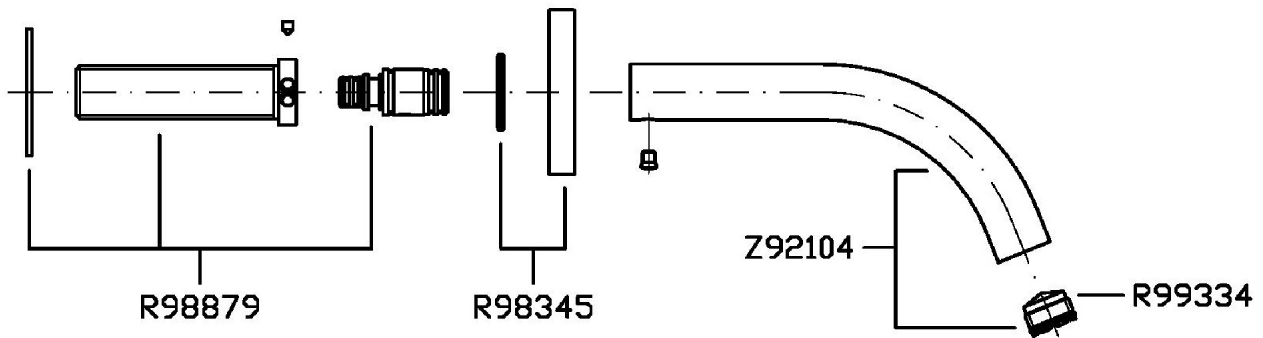

## SIMPLY BEAUTIFUL

Z93757

Bocca di erogazione. / Wall spout.

Bocca di erogazione L170mm.

Wall spout L170mm.

## SIMPLY BEAUTIFUL

Z93757

Disegno Complessivo / Overall Drawing

## SIMPLY BEAUTIFUL

Z93757 Portate / Flowrates (lt/min)

PRESSIONE PRESSURE	1 BAR	2 BAR	3 BAR	4 BAR	5 BAR
P1 BOCCA VASCA WALL SPOUT	11,5	16,5	20,3	23,5	26,4
P2					
P3					
P4					
P5					

## SIMPLY BEAUTIFUL

Z93757 Pesi e Misure / Weights and Sizes

Peso ( Kg ) Weight ( lb )	0,80 ( Kg )	1,76 ( lb )
Volume test ( dc3 ) - ( in3 )	3,32 ( dc3 )	202,60 ( in3 )
h ( mm ) - ( in )	93,00 ( mm )	3,66 ( in )
L1 ( mm ) - ( in )	162,00 ( mm )	6,38 ( in )
L2 ( mm ) - ( in )	220,00 ( mm )	8,66 ( in )