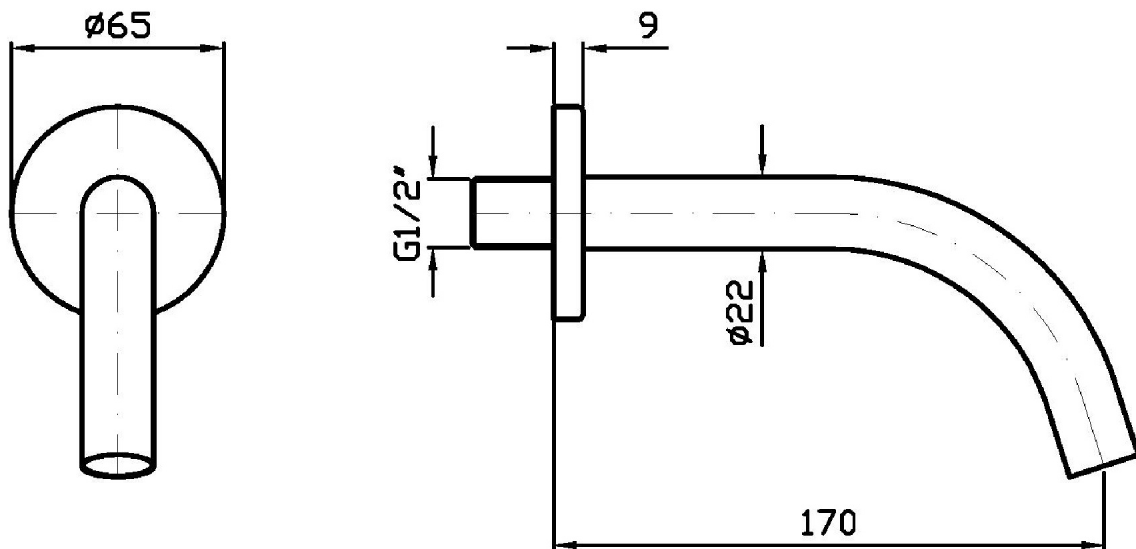

## SIMPLY BEAUTIFUL

Z93757

Bocca di erogazione. / Wall spout.

Bocca di erogazione L170mm.

Wall spout L170mm.

## SIMPLY BEAUTIFUL

Z93757

Disegno Complessivo / Overall Drawing

## SIMPLY BEAUTIFUL

Z93757 Pesi e Misure / Weights and Sizes

Peso ( Kg ) Weight ( lb )	0,80 ( Kg )	1,76 ( lb )
Volume test ( dc3 ) - ( in3 )	3,32 ( dc3 )	202,60 ( in3 )
h ( mm ) - ( in )	93,00 ( mm )	3,66 ( in )
L1 ( mm ) - ( in )	162,00 ( mm )	6,38 ( in )
L2 ( mm ) - ( in )	220,00 ( mm )	8,66 ( in )