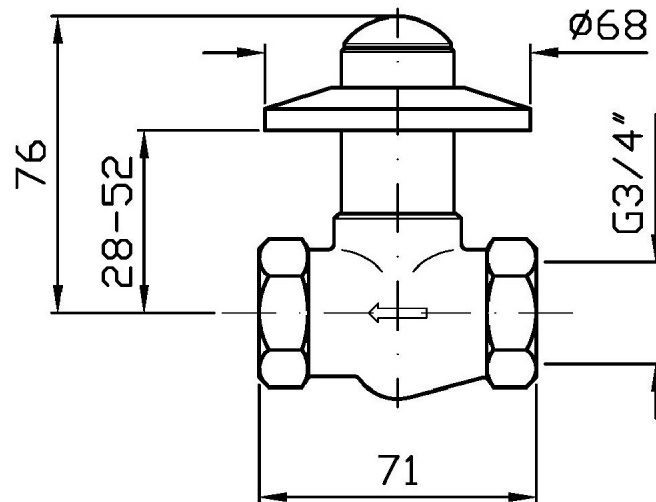

MISCELLANEOUS

Z9362P.9500 Disegno Complessivo / Overall Drawing