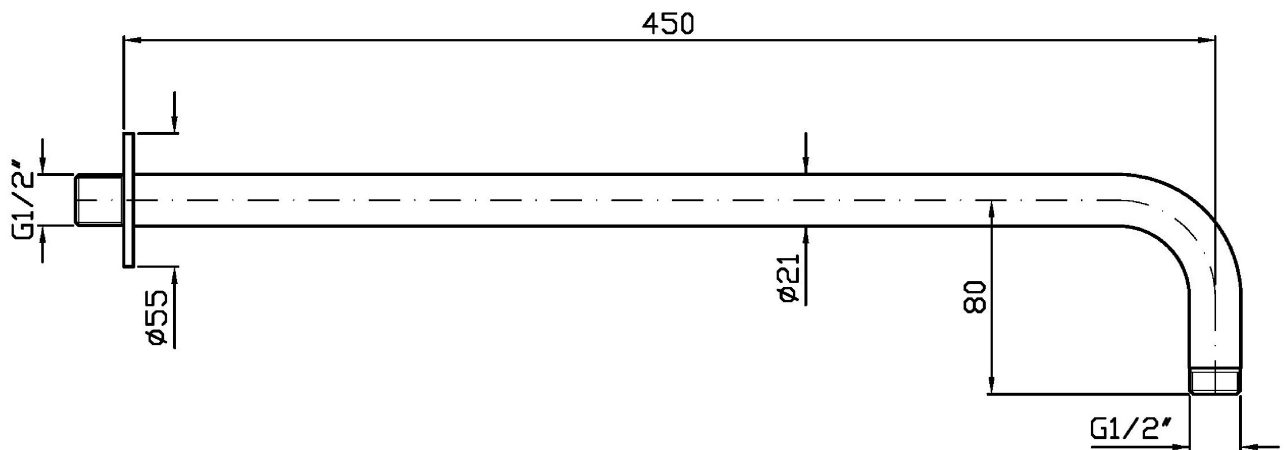

SHOWER

Z93235.X

Braccio doccia. / Shower arm.

Braccio doccia in acciaio inox AISI 316L, a parete. Lunghezza 450 mm.

Wall mounted shower arm in AISI 316L stainless steel. Length 450 mm.

SHOWER

Z93235.X

Finiture / Finishes

Note / Notes

SHOWER

Z93235.X

Disegno Complessivo / Overall Drawing

SHOWER

Z93235.X**Pesi e Misure / Weights and Sizes**

Peso (Kg) Weight (lb)	0,80 (Kg)	1,76 (lb)
Volume test (dc3) - (in3)	3,61 (dc3)	220,30 (in3)
h (mm) - (in)	55,00 (mm)	2,17 (in)
L1 (mm) - (in)	100,00 (mm)	3,94 (in)
L2 (mm) - (in)	655,00 (mm)	25,79 (in)