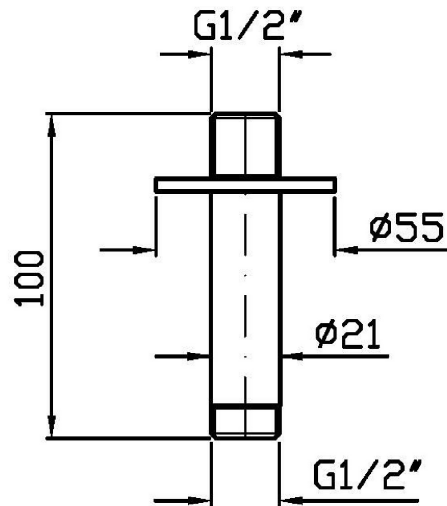

SHOWER

Z93232.X

Braccio doccia. / Shower arm.

Braccio doccia in acciaio inox AISI 316L, a soffitto Lunghezza 100 mm.

Ceiling mounted shower arm in AISI 316L stainless steel. Length 100 mm.

Finiture / Finishes

SHOWER

Z93232.X

Disegno Complessivo / Overall Drawing

SHOWER

Z93232.X

Certificazioni / Certifications

INGHILTERRA

Kiwa Regulation 4

SHOWER

Z93232.X

Pesi e Misure / Weights and Sizes

Peso (Kg) Weight (lb)	0,27 (Kg)	0,60 (lb)
Volume test (dc3) - (in3)	2,94 (dc3)	179,41 (in3)
h (mm) - (in)	40,00 (mm)	1,57 (in)
L1 (mm) - (in)	105,00 (mm)	4,13 (in)
L2 (mm) - (in)	250,00 (mm)	9,84 (in)