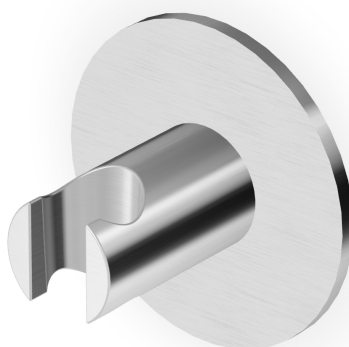

SHOWER

Z93220.X

Appendidoccia fisso. / Handshower support.

Appendidoccia fisso in acciaio inox, per gruppo esterno.

Stainless steel handshower support for exposed mixer.

Finiture / Finishes

 X Acciaio inox spazzolato / Brushed stainless steel	 XP21 Brushed PVD chocolate / Brushed PVD chocolate	 XP31 Brushed PVD British gold / Brushed PVD British gold	 XP41 Brushed PVD gold / Brushed PVD gold	 XP81 PVD Brushed Total Black / PVD Brushed Total Black	 XP91 Brushed PVD copper / Brushed PVD copper	 XS Acciaio inox matt / Matt stainless steel
 XSP21 Matt PVD chocolate / Matt PVD chocolate	 XSP31 Matt PVD British gold / Matt PVD British gold	 XSP41 Matt PVD gold / Matt PVD gold	 XSP81 Matt PVD total black / Matt PVD total black	 XSP91 Matt PVD copper / Matt PVD copper		

SHOWER

Z93220.X

Disegno Complessivo / Overall Drawing

Note / Notes

SHOWER

Z93220.X**Pesi e Misure / Weights and Sizes**

Peso (Kg) Weight (lb)	0,31 (Kg)	0,68 (lb)
Volume test (dc3) - (in3)	0,55 (dc3)	33,56 (in3)
h (mm) - (in)	70,00 (mm)	2,76 (in)
L1 (mm) - (in)	80,00 (mm)	3,15 (in)
L2 (mm) - (in)	98,00 (mm)	3,86 (in)