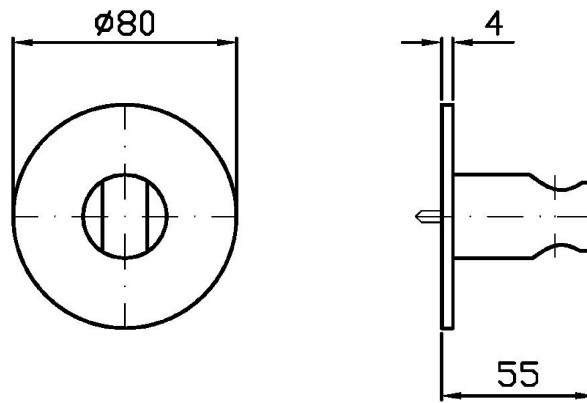

SHOWER

Z93220.X

Appendidoccia fisso. / Handshower support.

Appendidoccia fisso in acciaio inox, per gruppo esterno.

Stainless steel handshower support for exposed mixer.

Finiture / Finishes

 X Acciaio inox spazzolato / Brushed stainless steel	 XP21 Brushed PVD chocolate / Brushed PVD chocolate	 XP31 Brushed PVD British gold / Brushed PVD British gold	 XP41 Brushed PVD gold / Brushed PVD gold	 XP81 PVD Brushed Total Black / PVD Brushed Total Black	 XP91 Brushed PVD copper / Brushed PVD copper	 XS Acciaio inox matt / Matt stainless steel
 XSP21 Matt PVD chocolate / Matt PVD chocolate	 XSP31 Matt PVD British gold / Matt PVD British gold	 XSP41 Matt PVD gold / Matt PVD gold	 XSP81 Matt PVD total black / Matt PVD total black	 XSP91 Matt PVD copper / Matt PVD copper		

SHOWER

Z93220.X

Disegno Complessivo / Overall Drawing

Note / Notes

SHOWER

Z93220.X**Pesi e Misure / Weights and Sizes**

Peso (Kg) Weight (lb)	0,31 (Kg)	0,68 (lb)
Volume test (dc3) - (in3)	0,55 (dc3)	33,56 (in3)
h (mm) - (in)	70,00 (mm)	2,76 (in)
L1 (mm) - (in)	80,00 (mm)	3,15 (in)
L2 (mm) - (in)	98,00 (mm)	3,86 (in)