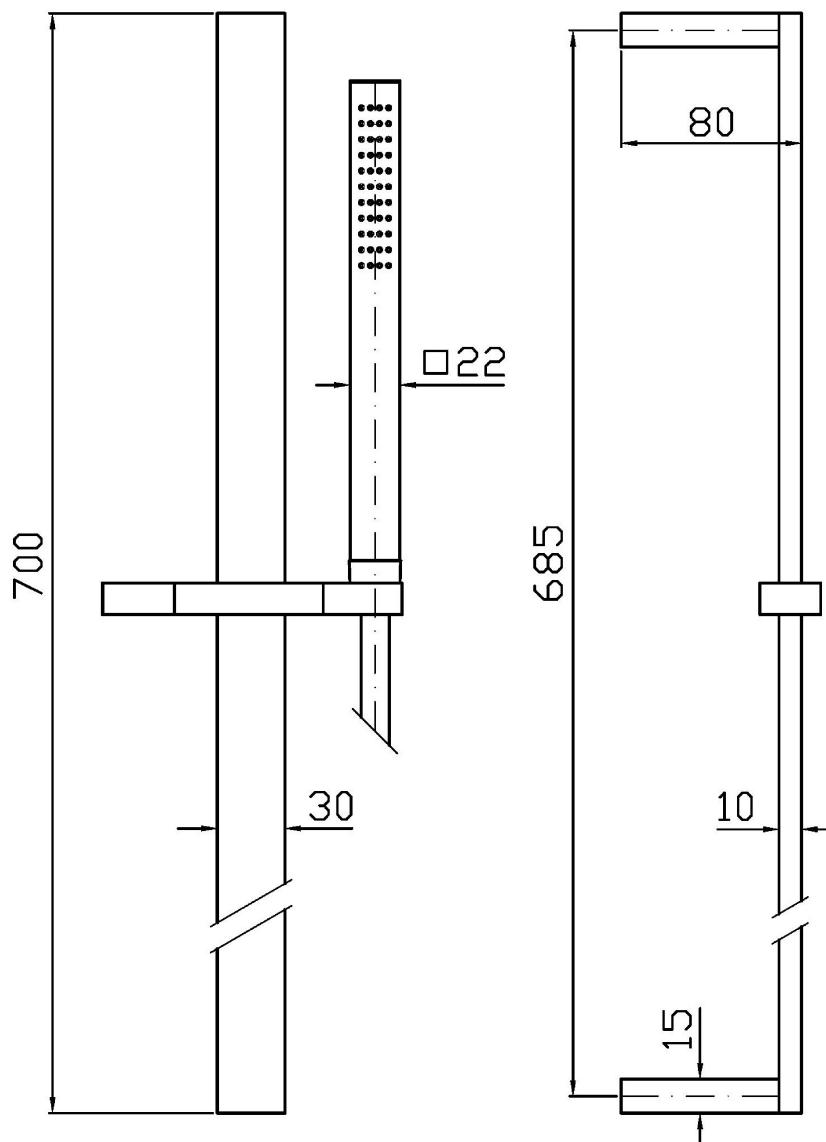

SHOWER

Z93127

Disegno Complessivo / Overall Drawing

Note / Notes