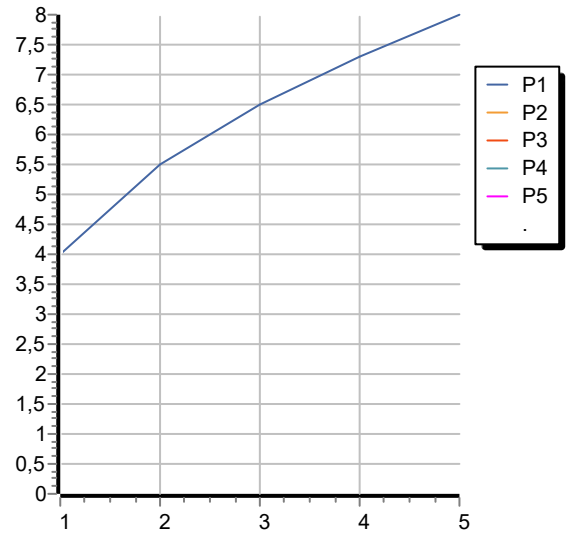

SHOWER

Z93126

Completo asta murale. / Complete slide rail.

Completo asta murale con barra da 800 mm, doccia a getto fisso Z94719, flessibile da 1500 mm.
Water Saving - portata d'acqua uguale o inferiore a 9 l/min.

Complete slide rail length 800 mm, simple jet handshower Z94719, 1500mm flexible hose.
Water Saving - water flow rate of 9 l/min or less.

Finiture / Finishes

					
Cromo / Chrome	C8 Nickel Lucido / Polished Nickel	C40 Oro / Gold	C41 Oro spazzolato / Brushed Gold	P21 PVD brushed chocolate / PVD brushed chocolate	P31 Brushed PVD British gold / Brushed PVD British gold

SHOWER

Z93126

Disegno Complessivo / Overall Drawing

Note / Notes

SHOWER

Z93126

Portate / Flowrates (lt/min)

PRESSIONE PRESSURE	1 BAR	2 BAR	3 BAR	4 BAR	5 BAR
DOCCETTA HANDSHOWER P1	4	5,5	6,5	7,3	8
P2					
P3					
P4					
P5					

SHOWER

Z93126

Pesi e Misure / Weights and Sizes

Peso (Kg) Weight (lb)	2,10 (Kg)	4,63 (lb)
Volume test (dc3) - (in3)	12,29 (dc3)	749,98 (in3)
h (mm) - (in)	95,00 (mm)	3,74 (in)
L1 (mm) - (in)	155,00 (mm)	6,10 (in)
L2 (mm) - (in)	835,00 (mm)	32,87 (in)