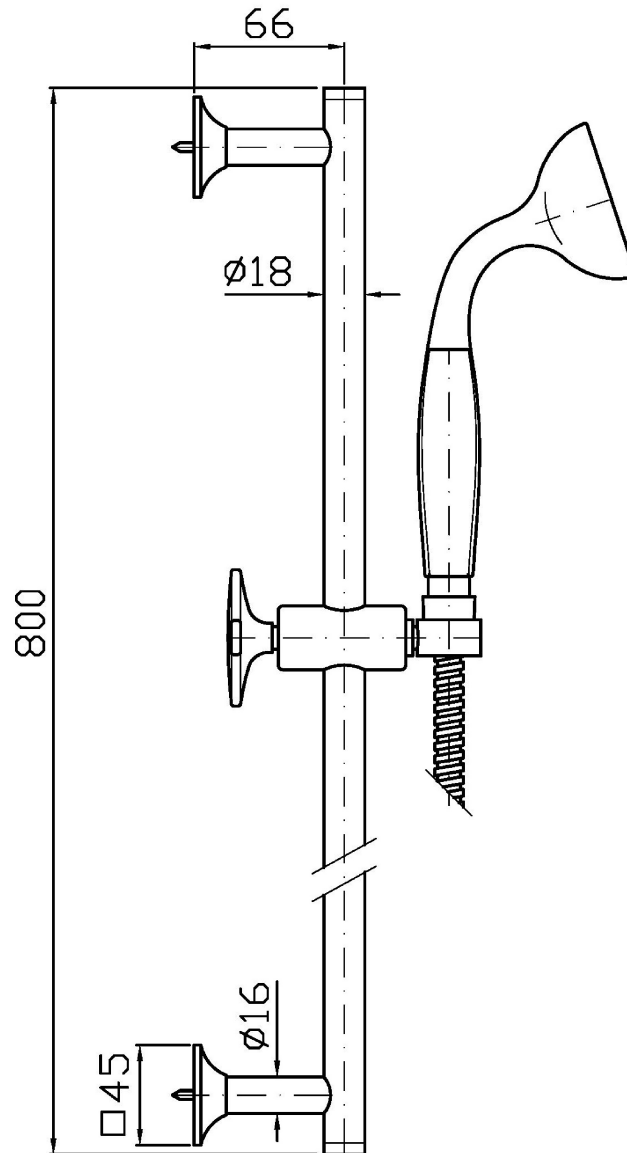

SHOWER

Z93126

Completo asta murale. / Complete slide rail.

Completo asta murale con barra da 800 mm, doccia a getto fisso Z94719, flessibile da 1500 mm.
Water Saving - portata d'acqua uguale o inferiore a 9 l/min.

Complete slide rail length 800 mm, simple jet handshower Z94719, 1500mm flexible hose.
Water Saving - water flow rate of 9 l/min or less.

Finiture / Finishes

					
Cromo / Chrome	C8 Nickel Lucido / Polished Nickel	C40 Oro / Gold	C41 Oro spazzolato / Brushed Gold	P21 PVD brushed chocolate / PVD brushed chocolate	P31 Brushed PVD British gold / Brushed PVD British gold

SHOWER

Z93126

Disegno Complessivo / Overall Drawing

Note / Notes

SHOWER

Z93126

Portate / Flowrates (lt/min)

PRESSIONE PRESSURE	1 BAR	2 BAR	3 BAR	4 BAR	5 BAR
DOCCETTA HANDSHOWER P1	4	5,5	6,5	7,3	8
P2					
P3					
P4					
P5					

SHOWER

Z93126

Pesi e Misure / Weights and Sizes

Peso (Kg) Weight (lb)	2,10 (Kg)	4,63 (lb)
Volume test (dc3) - (in3)	12,29 (dc3)	749,98 (in3)
h (mm) - (in)	95,00 (mm)	3,74 (in)
L1 (mm) - (in)	155,00 (mm)	6,10 (in)
L2 (mm) - (in)	835,00 (mm)	32,87 (in)