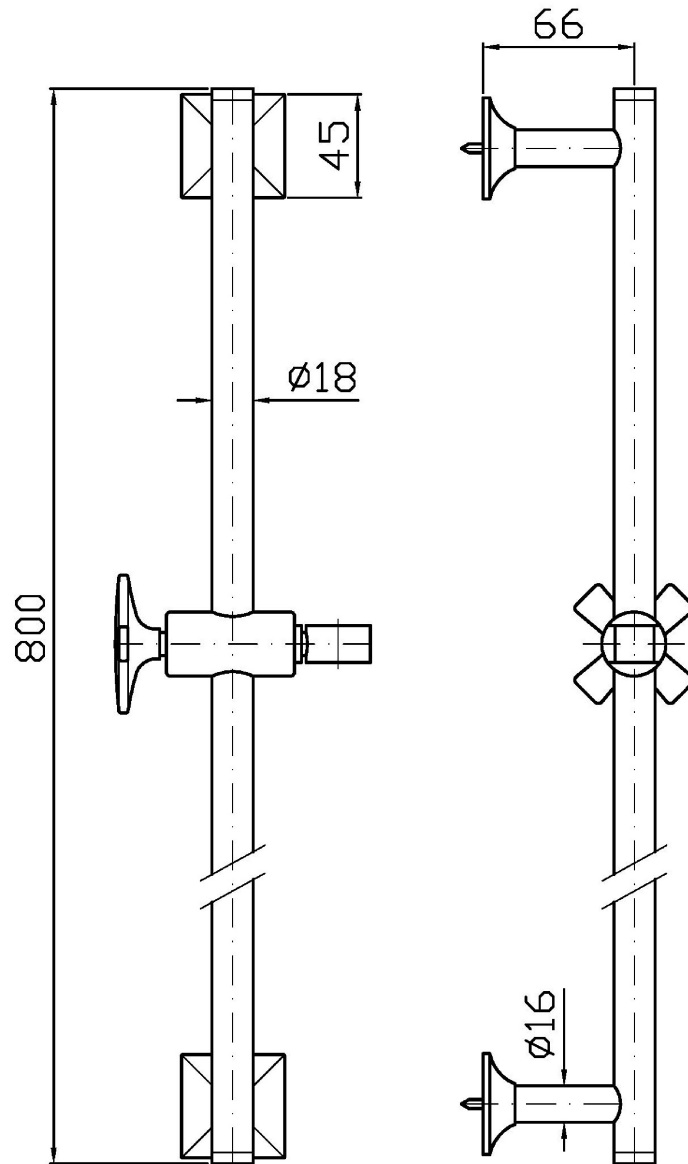

SHOWER

Z93125

Asta murale singola. / Slide rail with adjustable bracket.

Asta murale singola con barra da 800 mm.

Slide rail with adjustable bracket. Length 800 mm.

Finiture / Finishes

 Cromo / Chrome

 C8
Nickel Lucido / Polished Nickel

 C40
Oro / Gold

 C41
Oro spazzolato / Brushed Gold

 P21
PVD brushed chocolate / PVD
brushed chocolate

 P31
Brushed PVD British gold / Brushed
PVD British gold

SHOWER

Z93125

Disegno Complessivo / Overall Drawing

Note / Notes

SHOWER

Z93125

Pesi e Misure / Weights and Sizes

Peso (Kg) Weight (lb)	1,50 (Kg)	3,31 (lb)
Volume test (dc3) - (in3)	12,29 (dc3)	749,98 (in3)
h (mm) - (in)	95,00 (mm)	3,74 (in)
L1 (mm) - (in)	155,00 (mm)	6,10 (in)
L2 (mm) - (in)	835,00 (mm)	32,87 (in)