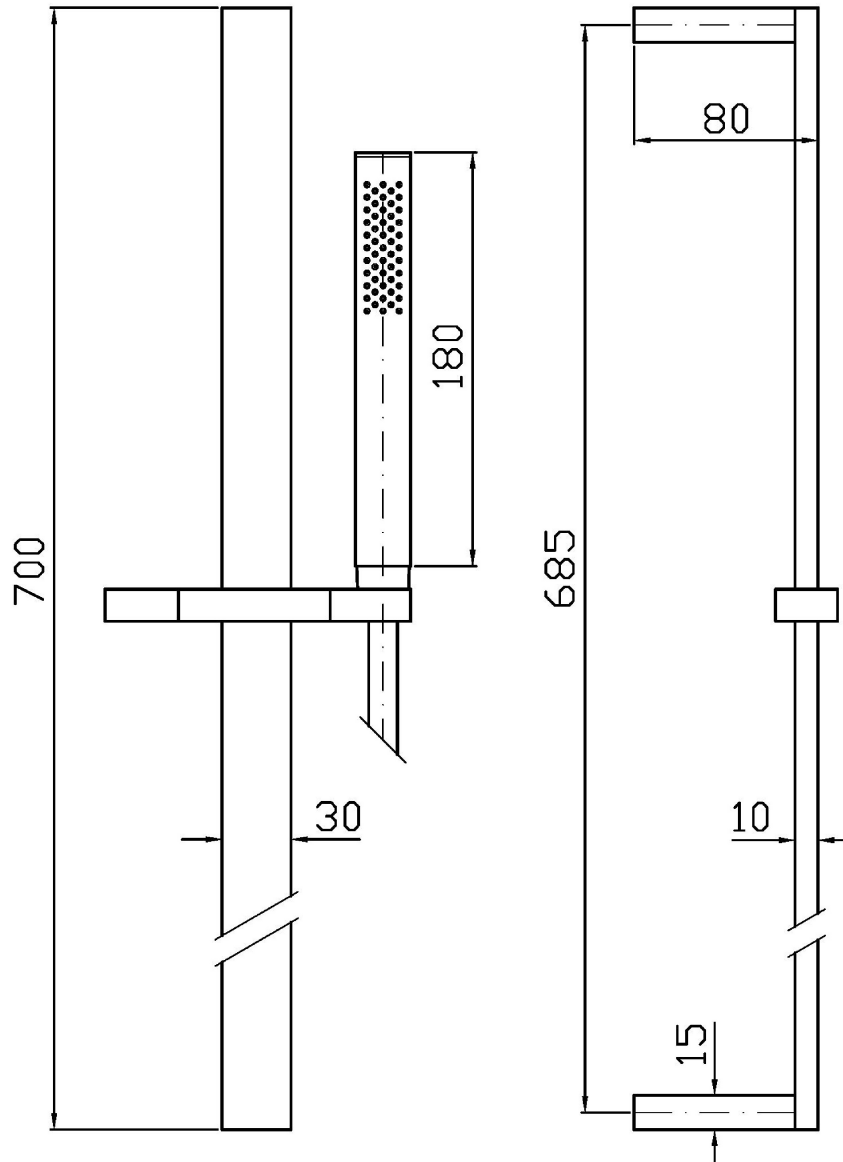

## SHOWER

Z93124

Completo asta murale. / Complete slide rail.

Completo asta murale con barra da 700 mm, doccia in ottone a getto fisso Z94177, flessibile da 1500 mm.  
Water Saving - portata d'acqua uguale o inferiore a 9 l/min.

Complete slide rail length 700 mm, simple jet brass handshower Z94177, 1500 mm flexible hose.  
Water Saving - water flow rate of 9 l/min or less.

## SHOWER

Z93124

Disegno Complessivo / Overall Drawing

Note / Notes

## SHOWER

Z93124

Pesi e Misure / Weights and Sizes

Peso ( Kg ) Weight ( lb )	2,18 ( Kg )	4,81 ( lb )
Volume test ( dc3 ) - ( in3 )	8,74 ( dc3 )	533,35 ( in3 )
h ( mm ) - ( in )	90,00 ( mm )	3,54 ( in )
L1 ( mm ) - ( in )	135,00 ( mm )	5,31 ( in )
L2 ( mm ) - ( in )	720,00 ( mm )	28,35 ( in )