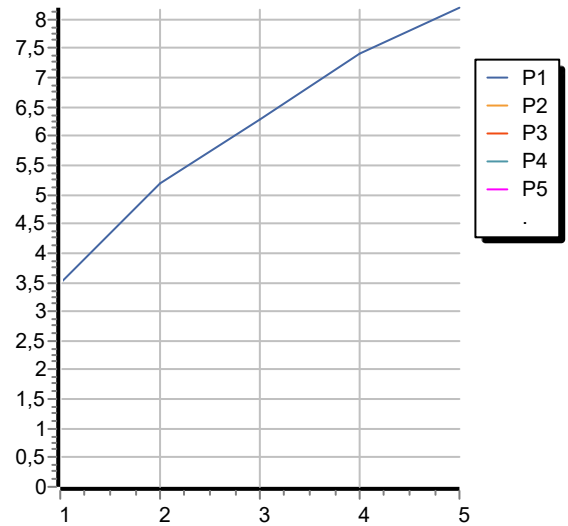

## SHOWER

Z93124

Portate / Flowrates (lt/min)

PRESSIONE PRESSURE	1 BAR	2 BAR	3 BAR	4 BAR	5 BAR
DOCCETTA HANDSHOWER P1	3,5	5,2	6,3	7,4	8,2
P2					
P3					
P4					
P5					

## SHOWER

Z93124

Pesi e Misure / Weights and Sizes

Peso ( Kg ) Weight ( lb )	2,18 ( Kg )	4,81 ( lb )
Volume test ( dc3 ) - ( in3 )	8,74 ( dc3 )	533,35 ( in3 )
h ( mm ) - ( in )	90,00 ( mm )	3,54 ( in )
L1 ( mm ) - ( in )	135,00 ( mm )	5,31 ( in )
L2 ( mm ) - ( in )	720,00 ( mm )	28,35 ( in )