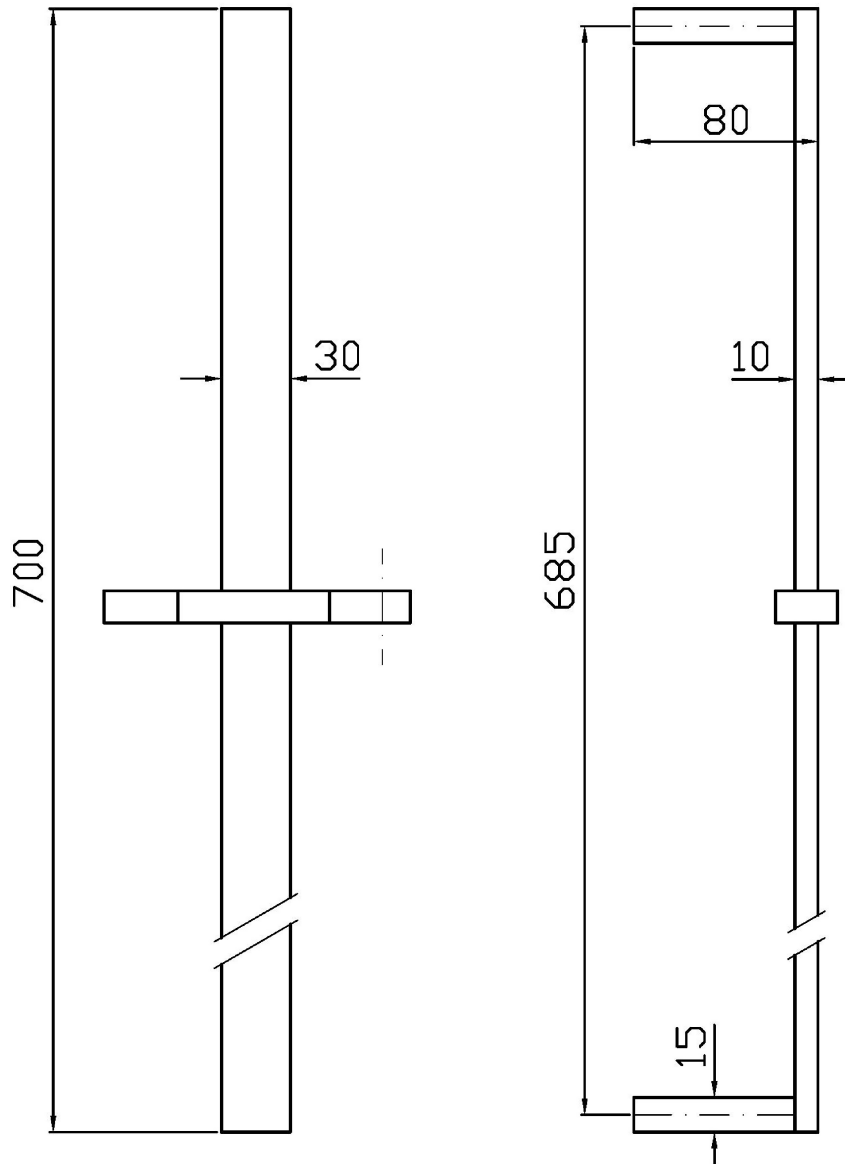

SHOWER

Z93123

Asta murale singola. / Slide rail with adjustable bracket.

Asta murale singola con barra da 700 mm.

Slide rail with adjustable bracket. Length 700 mm.

Finiture / Finishes

Cromo / Chrome

C3

Nickel Spazzolato / Brushed Nickel

P31

Brushed PVD British gold / Brushed PVD British gold

P81

Brushed total black PVD / Brushed total black PVD

SHOWER

Z93123

Disegno Complessivo / Overall Drawing

Note / Notes

SHOWER

Z93123

Pesi e Misure / Weights and Sizes

Peso (Kg) Weight (lb)	1,80 (Kg)	3,97 (lb)
Volume test (dc3) - (in3)	8,74 (dc3)	533,35 (in3)
h (mm) - (in)	90,00 (mm)	3,54 (in)
L1 (mm) - (in)	135,00 (mm)	5,31 (in)
L2 (mm) - (in)	720,00 (mm)	28,35 (in)