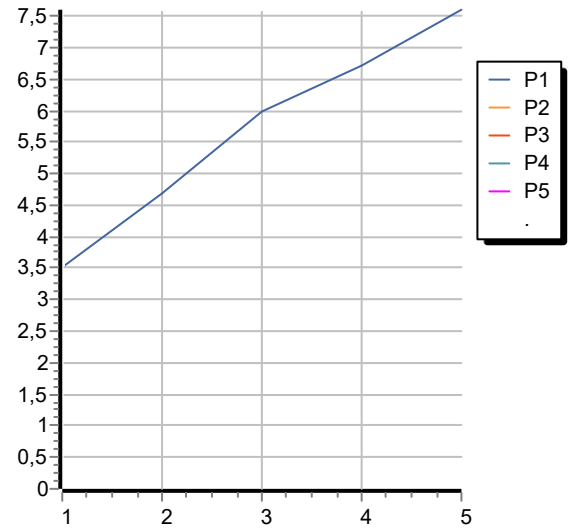

## SHOWER

Z93118

Portate / Flowrates (lt/min)

PRESSIONE PRESSURE	1 BAR	2 BAR	3 BAR	4 BAR	5 BAR
P1 DOCCETTA HANDSHOWER	3,5	4,7	6	6,7	7,6
P2					
P3					
P4					
P5					

## SHOWER

Z93118

Pesi e Misure / Weights and Sizes

Peso ( Kg ) Weight ( lb )	5,00 ( Kg )	11,02 ( lb )
Volume test ( dc3 ) - ( in3 )	41,77 ( dc3 )	2548,96 ( in3 )
h ( mm ) - ( in )	110,00 ( mm )	4,33 ( in )
L1 ( mm ) - ( in )	440,00 ( mm )	17,32 ( in )
L2 ( mm ) - ( in )	915,00 ( mm )	36,02 ( in )