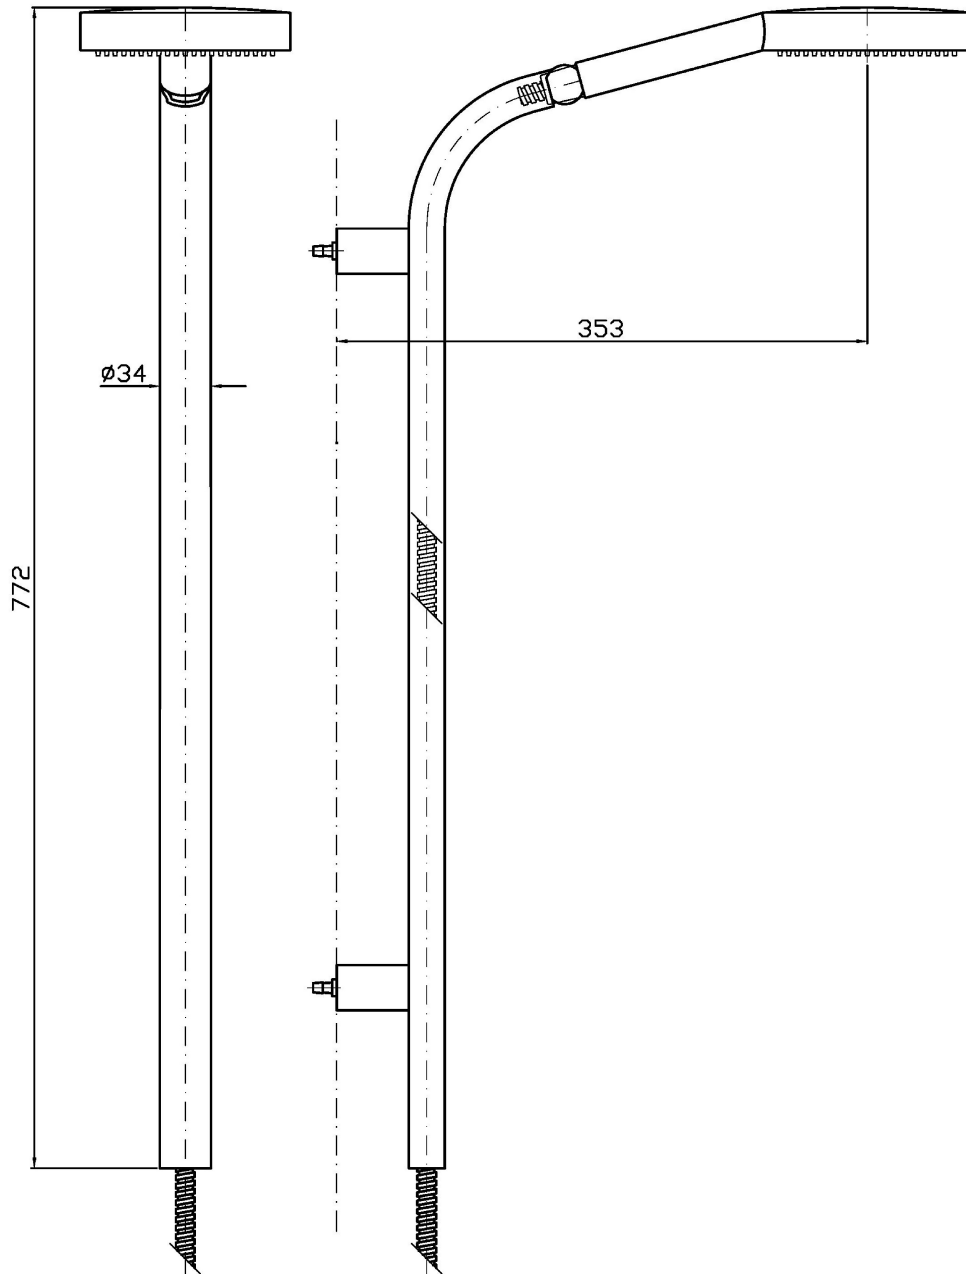

SHOWER

Z93118

Disegno Complessivo / Overall Drawing

Note / Notes