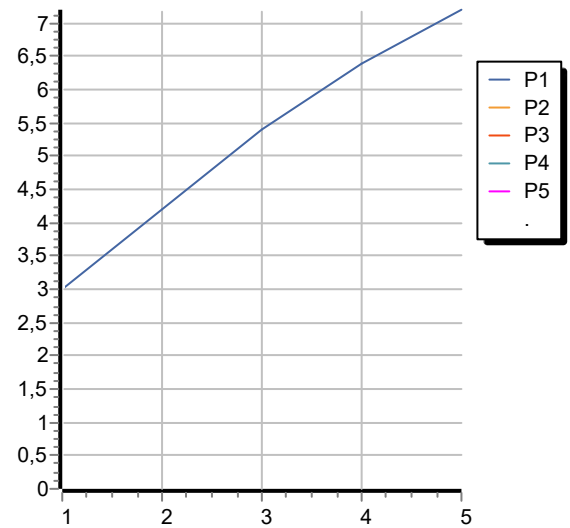

Complete slide rail length 800 mm, adjustable bracket with simple jet hand-shower Z9472P.C, shower hose 1500 mm.
Water Saving - water flow rate of 9 l/min or less.

Finiture / Finishes

					
Cromo / Chrome	C8 Nickel Lucido / Polished Nickel	C40 Oro / Gold	C41 Oro spazzolato / Brushed Gold	P21 PVD brushed chocolate / PVD brushed chocolate	P31 Brushed PVD British gold / Brushed PVD British gold

SHOWER

Z93108

Disegno Complessivo / Overall Drawing

Note / Notes

SHOWER

Z93108

Portate / Flowrates (lt/min)

PRESSIONE PRESSURE	1 BAR	2 BAR	3 BAR	4 BAR	5 BAR
DOCCETTA HANDSHOWER P1	3	4,2	5,4	6,4	7,2
P2					
P3					
P4					
P5					

SHOWER

Z93108

Pesi e Misure / Weights and Sizes

Peso (Kg) Weight (lb)	1,95 (Kg)	4,30 (lb)
Volume test (dc3) - (in3)	12,29 (dc3)	749,98 (in3)
h (mm) - (in)	95,00 (mm)	3,74 (in)
L1 (mm) - (in)	155,00 (mm)	6,10 (in)
L2 (mm) - (in)	835,00 (mm)	32,87 (in)