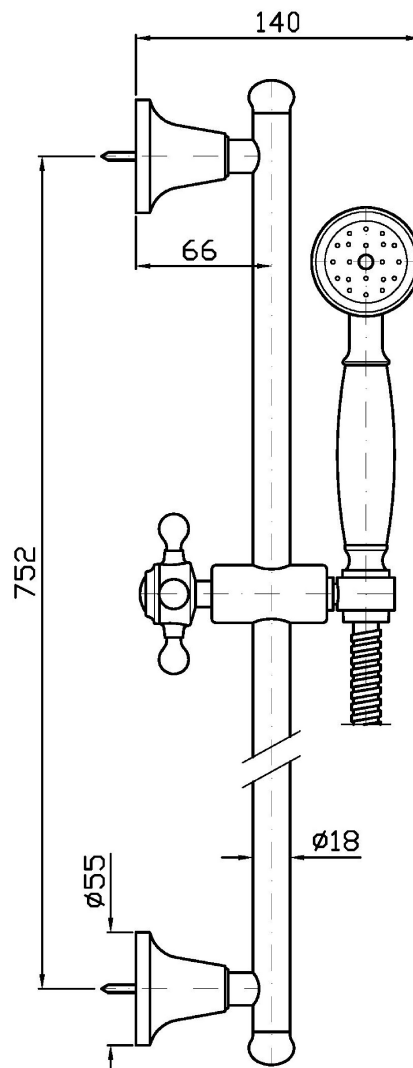

Marchio / Brand ZUCCHETTI

Classe / Class DOCCE

SHOWER

Z93108

Completo asta murale. / Complete slide rail.

Completo asta murale, barra da 800 mm, doccetta a getto fisso Z9472P.C, flessibile da 1500mm.
Water Saving - portata d'acqua uguale o inferiore a 9 l/min.

Complete slide rail length 800 mm, adjustable bracket with simple jet hand-shower Z9472P.C, shower hose 1500 mm.
Water Saving - water flow rate of 9 l/min or less.

Finiture / Finishes

					
Cromo / Chrome	C8 Nickel Lucido / Polished Nickel	C40 Oro / Gold	C41 Oro spazzolato / Brushed Gold	P21 PVD brushed chocolate / PVD brushed chocolate	P31 Brushed PVD British gold / Brushed PVD British gold

SHOWER

Z93108

Disegno Complessivo / Overall Drawing

Note / Notes

SHOWER

Z93108

Portate / Flowrates (lt/min)

PRESSIONE PRESSURE	1 BAR	2 BAR	3 BAR	4 BAR	5 BAR
DOCCETTA HANDSHOWER P1	3	4,2	5,4	6,4	7,2
P2					
P3					
P4					
P5					

SHOWER

Z93108

Pesi e Misure / Weights and Sizes

Peso (Kg) Weight (lb)	1,95 (Kg)	4,30 (lb)
Volume test (dc3) - (in3)	12,29 (dc3)	749,98 (in3)
h (mm) - (in)	95,00 (mm)	3,74 (in)
L1 (mm) - (in)	155,00 (mm)	6,10 (in)
L2 (mm) - (in)	835,00 (mm)	32,87 (in)