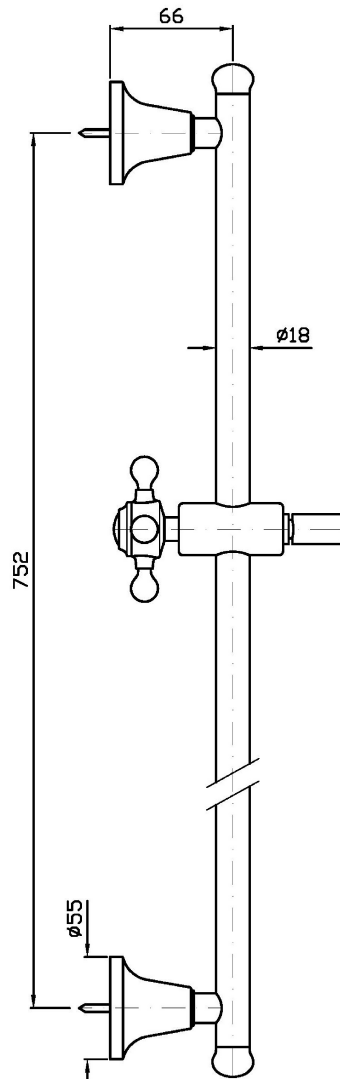

SHOWER

Z93107

Asta murale singola. / Slide rail with adjustable bracket.

Asta murale singola, barra da 800 mm

Slide rail with adjustable bracket. Length 800 mm

Finiture / Finishes

					
Cromo / Chrome	C8 Nickel Lucido / Polished Nickel	C40 Oro / Gold	C41 Oro spazzolato / Brushed Gold	P21 PVD brushed chocolate / PVD brushed chocolate	P31 Brushed PVD British gold / Brushed PVD British gold

SHOWER

Z93107

Disegno Complessivo / Overall Drawing

Note / Notes

SHOWER

Z93107

Pesi e Misure / Weights and Sizes

Peso (Kg) Weight (lb)	1,95 (Kg)	4,30 (lb)
Volume test (dc3) - (in3)	12,29 (dc3)	749,98 (in3)
h (mm) - (in)	95,00 (mm)	3,74 (in)
L1 (mm) - (in)	155,00 (mm)	6,10 (in)
L2 (mm) - (in)	835,00 (mm)	32,87 (in)