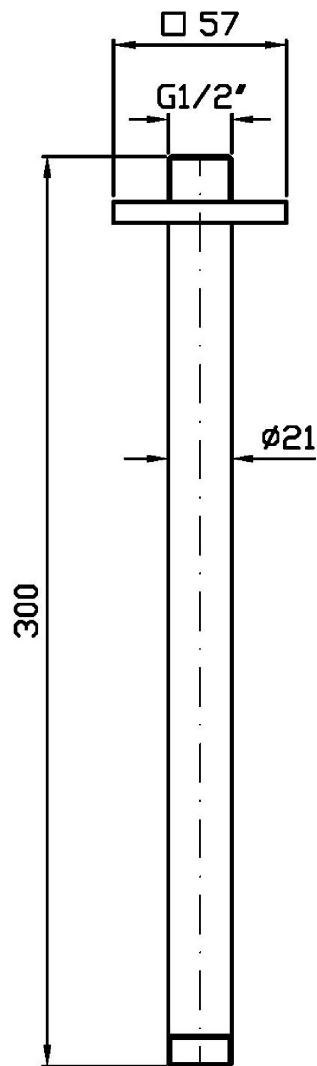

SHOWER

Z93042

Braccio doccia a soffitto. / Ceiling mounted shower arm.

Braccio doccia a soffitto, lunghezza 300 mm.

Ceiling mounted shower arm, length 300 mm.

Finiture / Finishes

 C8 Cromo / Chrome	 C3 Nickel Spazzolato / Brushed Nickel	 C8 Nickel Lucido / Polished Nickel	 C40 Oro / Gold	 C41 Oro spazzolato / Brushed Gold	 C50 Metal Black / Metal Black	 C51 Metal Black spazzolato / Brushed Metal Black
 W1 Bianco Opaco Goffrato / Embossed Matt White	 N1 Nero Opaco Goffrato / Embossed Matt Black	 N6 Nero opaco / Matt black	 L5 Blu mediterraneo / Mediterranean blu	 P21 PVD brushed chocolate / PVD brushed chocolate	 P31 Brushed PVD British gold / Brushed PVD British gold	 P41 PVD Oro Spazzolato / PVD Brushed Gold
 P81 Brushed total black PVD / Brushed total black PVD	 P91 Brushed PVD Copper / Brushed PVD Copper					

SHOWER

Z93042

Disegno Complessivo / Overall Drawing

Note / Notes

SHOWER

Z93042

Pesi e Misure / Weights and Sizes

Peso (Kg) Weight (lb)	0,56 (Kg)	1,23 (lb)
Volume test (dc3) - (in3)	1,01 (dc3)	61,63 (in3)
h (mm) - (in)	70,00 (mm)	2,76 (in)
L1 (mm) - (in)	70,00 (mm)	2,76 (in)
L2 (mm) - (in)	205,00 (mm)	8,07 (in)