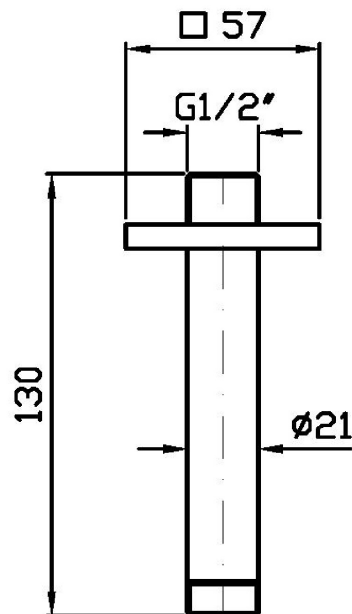

SHOWER

Z93041

Braccio doccia a soffitto. / Ceiling mounted shower arm.

Braccio doccia a soffitto, lunghezza 130 mm.

Ceiling mounted shower arm, length 130 mm.

Finiture / Finishes

 C3 Cromo / Chrome	 C8 Nickel Spazzolato / Brushed Nickel	 C40 Nickel Lucido / Polished Nickel	 C41 Oro / Gold	 C50 Oro spazzolato / Brushed Gold	 C51 Metal Black / Metal Black	
 W1 Bianco Opaco Goffrato / Embossed Matt White	 N1 Nero Opaco Goffrato / Embossed Matt Black	 N6 Nero opaco / Matt black	 L5 Blu mediterraneo / Mediterranean blu	 P21 PVD brushed chocolate / PVD brushed chocolate	 P31 Brushed PVD British gold / Brushed PVD British gold	 P41 PVD Oro Spazzolato / PVD Brushed Gold
 P81 Brushed total black PVD / Brushed total black PVD	 P91 Brushed PVD Copper / Brushed PVD Copper					

SHOWER

Z93041

Disegno Complessivo / Overall Drawing

Note / Notes

SHOWER

Z93041**Pesi e Misure / Weights and Sizes**

Peso (Kg) Weight (lb)	0,39 (Kg)	0,86 (lb)
Volume test (dc3) - (in3)	1,01 (dc3)	61,63 (in3)
h (mm) - (in)	70,00 (mm)	2,76 (in)
L1 (mm) - (in)	70,00 (mm)	2,76 (in)
L2 (mm) - (in)	205,00 (mm)	8,07 (in)