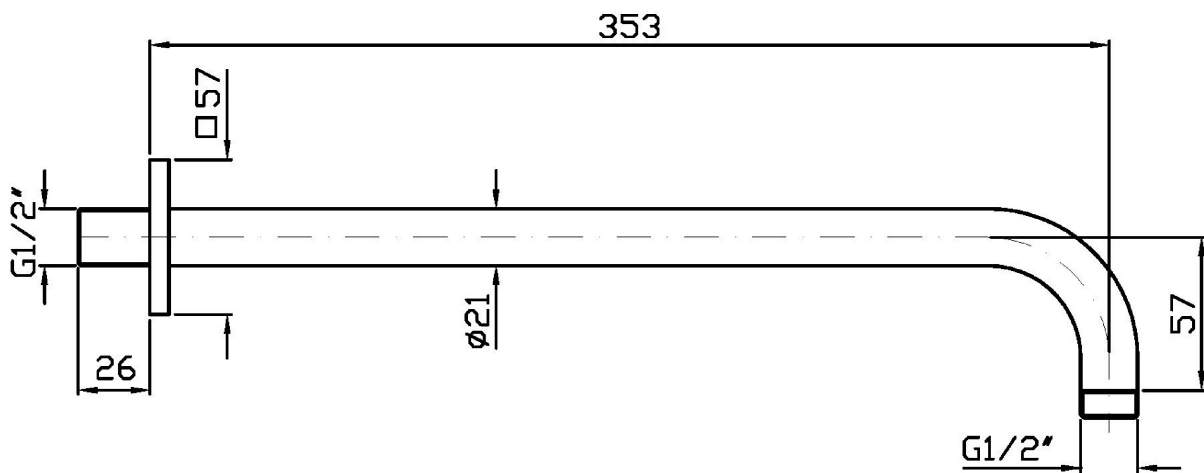

SHOWER

Z93040

Braccio doccia a parete. / Wall mounted shower arm.

Braccio doccia a parete, lunghezza 350 mm.

Wall mounted shower arm, length 350 mm.

Finiture / Finishes

 C3	 C8	 C40	 C41	 C50	 C51	
Cromo / Chrome	Nickel Spazzolato / Brushed Nickel	Nickel Lucido / Polished Nickel	Oro / Gold	Oro spazzolato / Brushed Gold	Metal Black / Metal Black	Metal Black spazzolato / Brushed Metal Black
 W1	 N1	 N6	 L5	 P21	 P31	 P41
Bianco Opaco Goffrato / Embossed Matt White	Nero Opaco Goffrato / Embossed Matt Black	Nero opaco / Matt black	Blu mediterraneo / Mediterranean blu	PVD brushed chocolate / PVD brushed chocolate	Brushed PVD British gold / Brushed PVD British gold	PVD Oro Spazzolato / PVD Brushed Gold
 P81	 P91					
Brushed total black PVD / Brushed total black PVD	Brushed PVD Copper / Brushed PVD Copper					

SHOWER

Z93040

Disegno Complessivo / Overall Drawing

Note / Notes

SHOWER

Z93040**Pesi e Misure / Weights and Sizes**

Peso (Kg) Weight (lb)	0,74 (Kg)	1,63 (lb)
Volume test (dc3) - (in3)	1,70 (dc3)	103,74 (in3)
h (mm) - (in)	30,00 (mm)	1,18 (in)
L1 (mm) - (in)	120,00 (mm)	4,72 (in)
L2 (mm) - (in)	470,00 (mm)	18,50 (in)