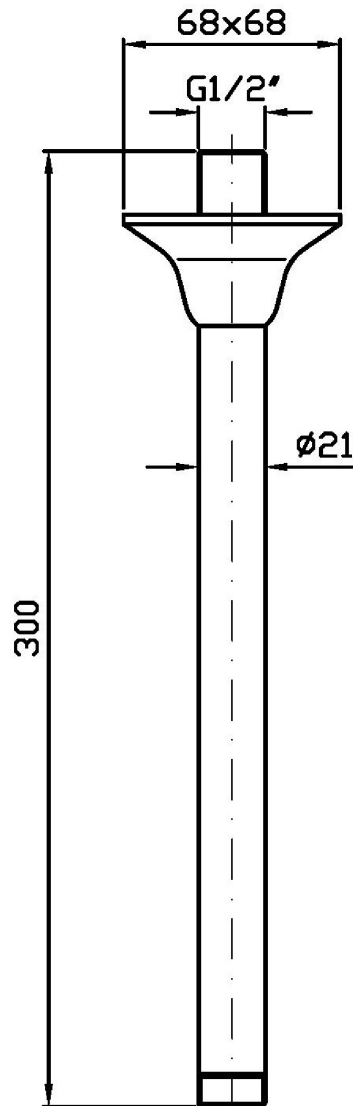

SHOWER

Z93029

Braccio doccia a soffitto. / Ceiling mounted shower arm.

Braccio doccia a soffitto, lunghezza 300 mm.

Ceiling mounted shower arm, length 300 mm.

Finiture / Finishes

| | | | | | |
|--|---|---|---|---|---|
|  |  |  |  |  |  |
| Cromo / Chrome | Nickel Lucido / Polished Nickel | Oro / Gold | Oro spazzolato / Brushed Gold | PVD brushed chocolate / PVD brushed chocolate | Brushed PVD British gold / Brushed PVD British gold |

SHOWER

Z93029

Disegno Complessivo / Overall Drawing

Note / Notes

SHOWER

Z93029**Pesi e Misure / Weights and Sizes**

| | | |
|-------------------------------|---------------|----------------|
| Peso (Kg) Weight (lb) | 0,77 (Kg) | 1,69 (lb) |
| Volume test (dc3) - (in3) | 1,99 (dc3) | 121,44 (in3) |
| h (mm) - (in) | 55,00 (mm) | 2,17 (in) |
| L1 (mm) - (in) | 100,00 (mm) | 3,94 (in) |
| L2 (mm) - (in) | 360,00 (mm) | 14,17 (in) |