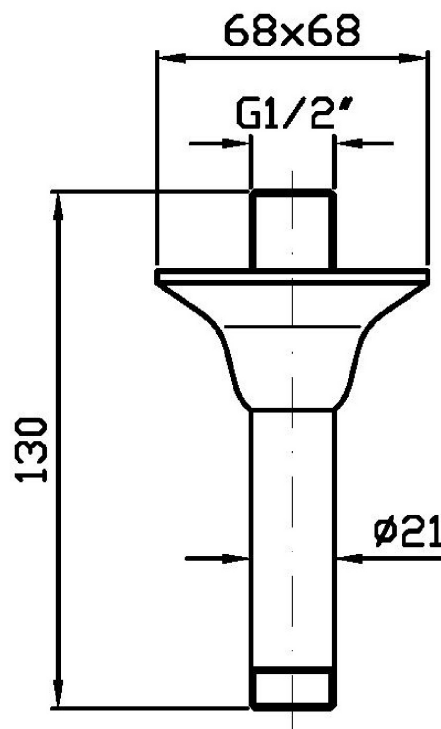

SHOWER

Z93028

Braccio doccia a soffitto. / Ceiling mounted shower arm.

Braccio doccia a soffitto, lunghezza 130 mm.

Ceiling Wall mounted shower arm, length 130 mm.

Finiture / Finishes

					
Cromo / Chrome	Nickel Lucido / Polished Nickel	Oro / Gold	Oro spazzolato / Brushed Gold	PVD brushed chocolate / PVD brushed chocolate	Brushed PVD British gold / Brushed PVD British gold

SHOWER

Z93028

Disegno Complessivo / Overall Drawing

Note / Notes

SHOWER

Z93028

Pesi e Misure / Weights and Sizes

Peso (Kg) Weight (lb)	0,41 (Kg)	0,91 (lb)
Volume test (dc3) - (in3)	1,01 (dc3)	61,63 (in3)
h (mm) - (in)	70,00 (mm)	2,76 (in)
L1 (mm) - (in)	70,00 (mm)	2,76 (in)
L2 (mm) - (in)	205,00 (mm)	8,07 (in)