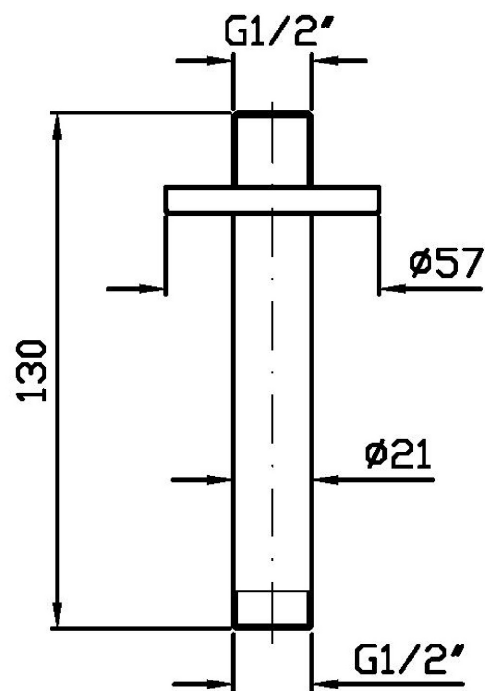

SHOWER

Z93026

Braccio doccia a soffitto. / Ceiling mounted shower arm.

Braccio doccia a soffitto. Lunghezza 130 mm.

Ceiling mounted shower arm. Length 130 mm.

Finiture / Finishes

 C8 Cromo / Chrome	 C3 Nickel Spazzolato / Brushed Nickel	 C8 Nickel Lucido / Polished Nickel	 C40 Oro / Gold	 C41 Oro spazzolato / Brushed Gold	 C50 Metal Black / Metal Black	 C51 Metal Black spazzolato / Brushed Metal Black
 W1 Bianco Opaco Goffrato / Embossed Matt White	 N1 Nero Opaco Goffrato / Embossed Matt Black	 N6 Nero opaco / Matt black	 L5 Blu mediterraneo / Mediterranean blu	 P21 PVD brushed chocolate / PVD brushed chocolate	 P31 Brushed PVD British gold / Brushed PVD British gold	 P41 PVD Oro Spazzolato / PVD Brushed Gold
 P81 Brushed total black PVD / Brushed total black PVD	 P91 Brushed PVD Copper / Brushed PVD Copper					

SHOWER

Z93026

Disegno Complessivo / Overall Drawing

Note / Notes

SHOWER

Z93026**Pesi e Misure / Weights and Sizes**

Peso (Kg) Weight (lb)	0,19 (Kg)	0,42 (lb)
Volume test (dc3) - (in3)	1,15 (dc3)	70,18 (in3)
h (mm) - (in)	45,00 (mm)	1,77 (in)
L1 (mm) - (in)	134,00 (mm)	5,28 (in)
L2 (mm) - (in)	190,00 (mm)	7,48 (in)