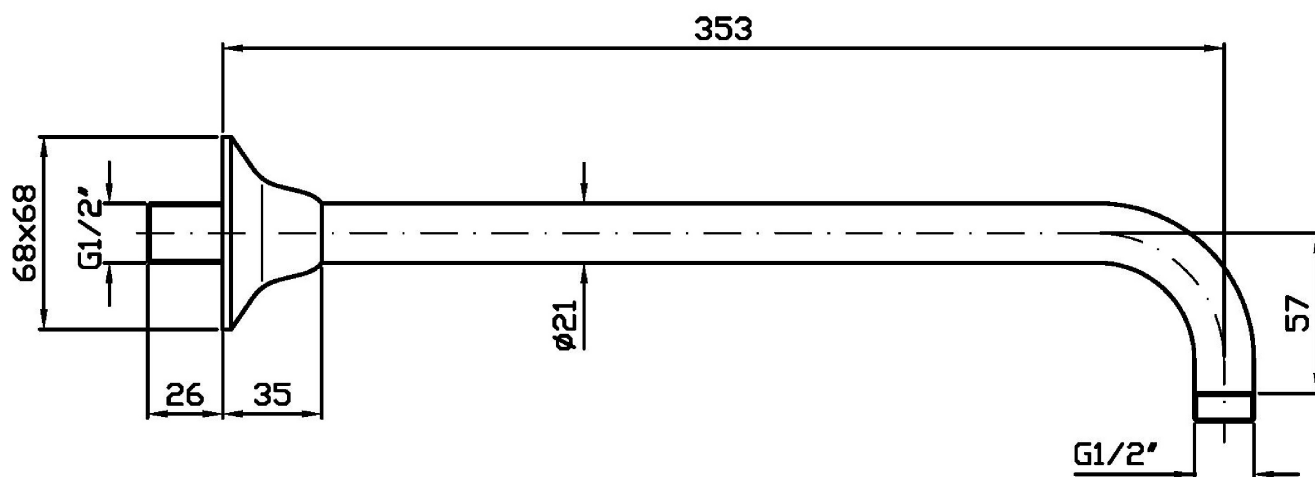

SHOWER

Z93025

Braccio doccia a parete. / Wall mounted shower arm.

Braccio doccia a parete, lunghezza 350 mm.

Wall mounted shower arm, length 350 mm.

Finiture / Finishes

					
Cromo / Chrome	C8 Nickel Lucido / Polished Nickel	C40 Oro / Gold	C41 Oro spazzolato / Brushed Gold	P21 PVD brushed chocolate / PVD brushed chocolate	P31 Brushed PVD British gold / Brushed PVD British gold

SHOWER

Z93025

Disegno Complessivo / Overall Drawing

Note / Notes

SHOWER

Z93025

Pesi e Misure / Weights and Sizes

Peso (Kg) Weight (lb)	0,90 (Kg)	1,98 (lb)
Volume test (dc3) - (in3)	5,68 (dc3)	346,61 (in3)
h (mm) - (in)	75,00 (mm)	2,95 (in)
L1 (mm) - (in)	180,00 (mm)	7,09 (in)
L2 (mm) - (in)	420,00 (mm)	16,54 (in)