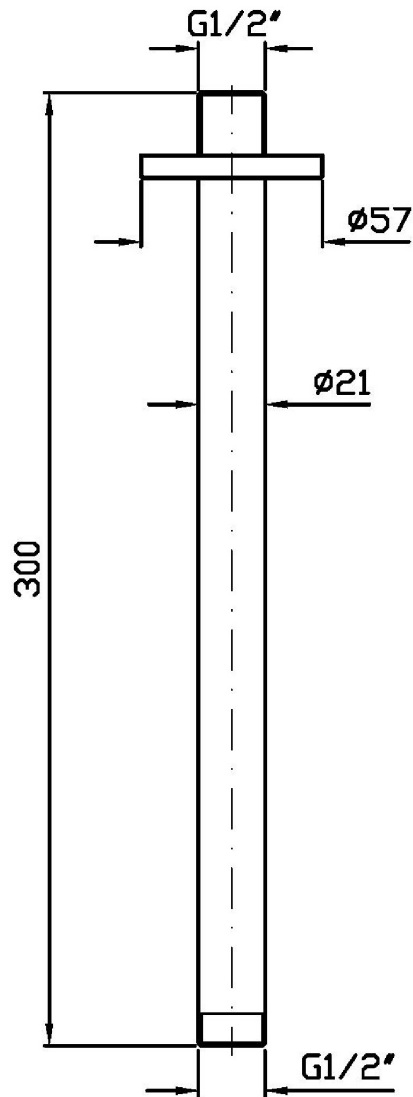

## SHOWER

Z93024

Braccio doccia a soffitto. / Ceiling mounted shower arm.

Braccio doccia a soffitto. Lunghezza 300 mm.

Ceiling mounted shower arm. Length 300 mm.

## SHOWER

Z93024

Disegno Complessivo / Overall Drawing

Note / Notes

## SHOWER

Z93024

Pesi e Misure / Weights and Sizes

Peso ( Kg ) Weight ( lb )	0,58 ( Kg )	1,28 ( lb )
Volume test ( dc3 ) - ( in3 )	1,97 ( dc3 )	120,22 ( in3 )
h ( mm ) - ( in )	30,00 ( mm )	1,18 ( in )
L1 ( mm ) - ( in )	190,00 ( mm )	7,48 ( in )
L2 ( mm ) - ( in )	345,00 ( mm )	13,58 ( in )