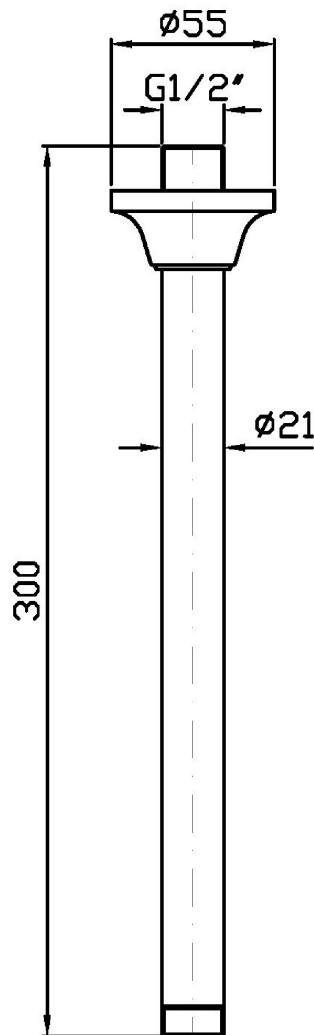

SHOWER

Z92972

Braccio doccia a soffitto. / Ceiling mounted shower arm.

Braccio doccia a soffitto, lunghezza 300mm.

Ceiling mounted shower arm. Length 300 mm.

Finiture / Finishes

					
Cromo / Chrome	Nickel Lucido / Polished Nickel	Oro / Gold	Oro spazzolato / Brushed Gold	PVD brushed chocolate / PVD brushed chocolate	Brushed PVD British gold / Brushed PVD British gold

SHOWER

Z92972

Disegno Complessivo / Overall Drawing

Note / Notes

SHOWER

Z92972

Pesi e Misure / Weights and Sizes

Peso (Kg) Weight (lb)	0,50 (Kg)	1,10 (lb)
Volume test (dc3) - (in3)	1,99 (dc3)	121,44 (in3)
h (mm) - (in)	55,00 (mm)	2,17 (in)
L1 (mm) - (in)	100,00 (mm)	3,94 (in)
L2 (mm) - (in)	360,00 (mm)	14,17 (in)