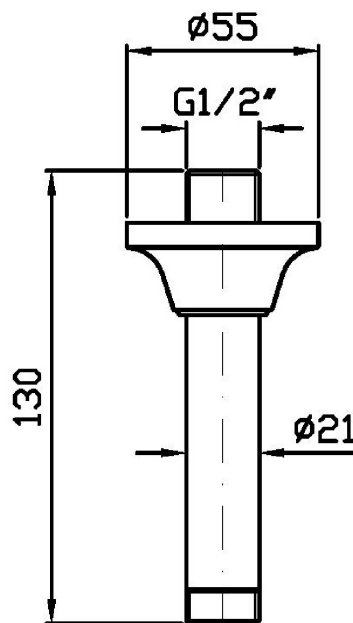

SHOWER

Z92971

Braccio doccia a soffitto. / Ceiling mounted shower arm.

Braccio doccia a soffitto, lunghezza 130mm.

Ceiling mounted shower arm. Length 130 mm.

Finiture / Finishes

					
Cromo / Chrome	Nickel Lucido / Polished Nickel	Oro / Gold	Oro spazzolato / Brushed Gold	PVD brushed chocolate / PVD brushed chocolate	Brushed PVD British gold / Brushed PVD British gold

SHOWER

Z92971

Disegno Complessivo / Overall Drawing

Note / Notes

SHOWER

Z92971

Pesi e Misure / Weights and Sizes

Peso (Kg) Weight (lb)	0,41 (Kg)	0,91 (lb)
Volume test (dc3) - (in3)	1,01 (dc3)	61,63 (in3)
h (mm) - (in)	70,00 (mm)	2,76 (in)
L1 (mm) - (in)	70,00 (mm)	2,76 (in)
L2 (mm) - (in)	205,00 (mm)	8,07 (in)