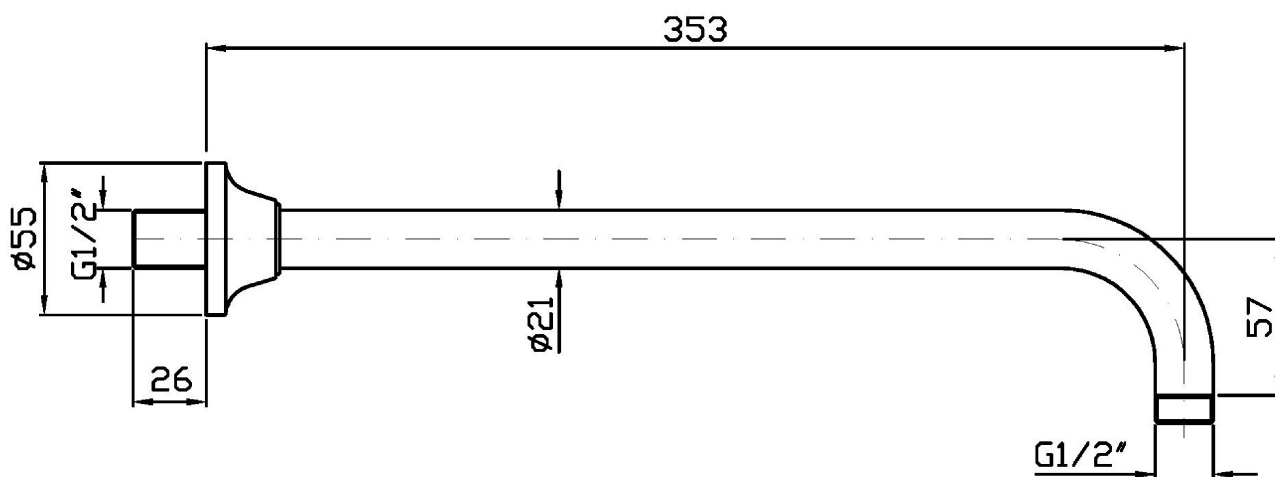

## SHOWER

Z92970

Braccio doccia a parete. / Wall mounted shower arm.

Braccio doccia a parete, lunghezza 350mm.

Wall mounted shower arm. Length 350 mm.

## SHOWER

Z92970

Disegno Complessivo / Overall Drawing

Note / Notes

## SHOWER

**Z92970****Pesi e Misure / Weights and Sizes**

Peso ( Kg ) Weight ( lb )	0,69 ( Kg )	1,51 ( lb )
Volume test ( dc3 ) - ( in3 )	5,68 ( dc3 )	346,61 ( in3 )
h ( mm ) - ( in )	75,00 ( mm )	2,95 ( in )
L1 ( mm ) - ( in )	180,00 ( mm )	7,09 ( in )
L2 ( mm ) - ( in )	420,00 ( mm )	16,54 ( in )