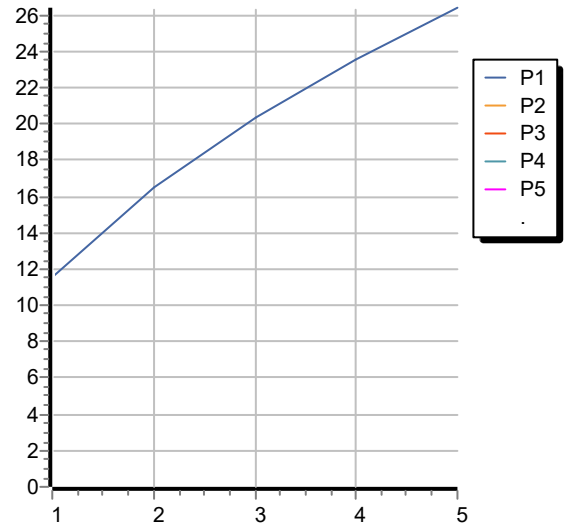

## SABLIER

Z92263.X

Disegno Complessivo / Overall Drawing

Note / Notes

## SABLIER

Z92263.X

Portate / Flowrates (lt/min)

PRESSIONE PRESSURE	1 BAR	2 BAR	3 BAR	4 BAR	5 BAR
BOCCA VASCA WALL SPOUT <i>P1</i>	11,5	16,5	20,3	23,5	26,4
<i>P2</i>					
<i>P3</i>					
<i>P4</i>					
<i>P5</i>					

## SABLIER

Z92263.X

Pesi e Misure / Weights and Sizes

Peso ( Kg ) Weight ( lb )	0,65 ( Kg )	1,43 ( lb )
Volume test ( dc3 ) - ( in3 )	1,96 ( dc3 )	119,61 ( in3 )
h ( mm ) - ( in )	30,00 ( mm )	1,18 ( in )
L1 ( mm ) - ( in )	190,00 ( mm )	7,48 ( in )
L2 ( mm ) - ( in )	345,00 ( mm )	13,58 ( in )