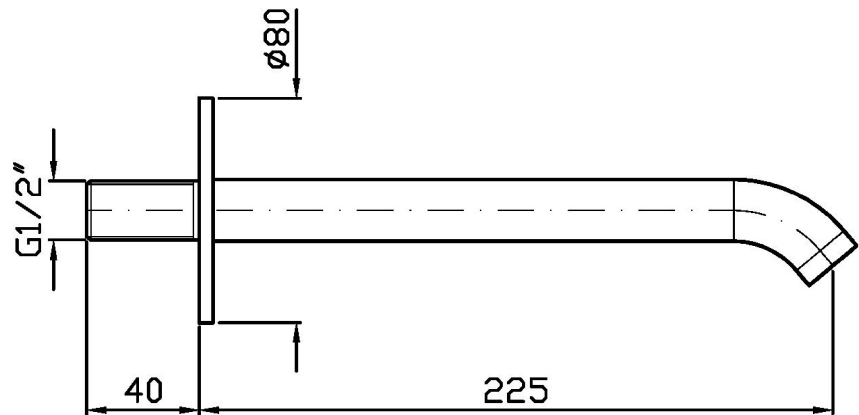

SABLIER

Z92263.X

Disegno Complessivo / Overall Drawing

Note / Notes