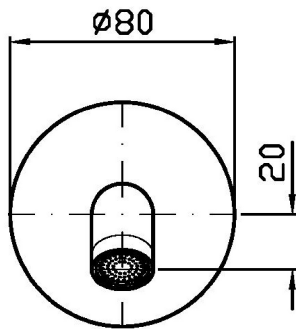

SABLIER

Z92263.X

Disegno Complessivo / Overall Drawing

Note / Notes