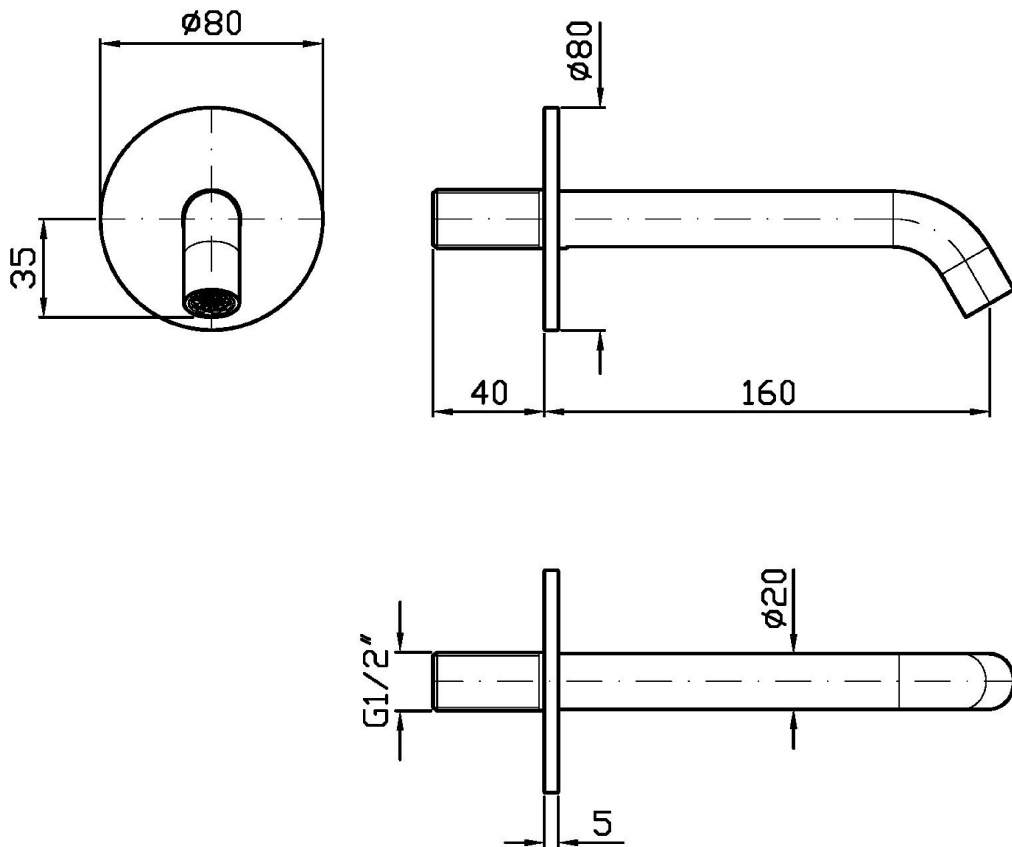

PAN S

Z92260

Disegno Complessivo / Overall Drawing

Note / Notes