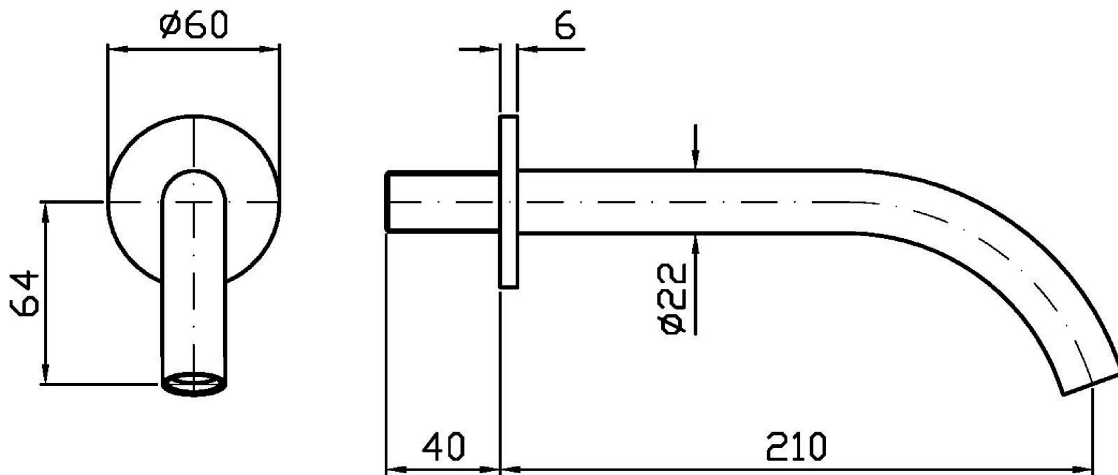

## ISY22

Z92253

Bocca di erogazione. / Wall spout.

Bocca di erogazione L 210 mm.

Wall spout L 210 mm.

## ISY22

Z92253

Portate / Flowrates (lt/min)

PRESSIONE PRESSURE	1 BAR	2 BAR	3 BAR	4 BAR	5 BAR
P1 BOCCA VASCA WALL SPOUT	11,5	16,5	20,3	23,5	26,4
P2					
P3					
P4					
P5					

## ISY22

Z92253

Pesi e Misure / Weights and Sizes

Peso ( Kg ) Weight ( lb )	0,65 ( Kg )	1,43 ( lb )
Volume test ( dc3 ) - ( in3 )	1,56 ( dc3 )	95,20 ( in3 )
h ( mm ) - ( in )	74,00 ( mm )	2,91 ( in )
L1 ( mm ) - ( in )	86,00 ( mm )	3,39 ( in )
L2 ( mm ) - ( in )	245,00 ( mm )	9,65 ( in )