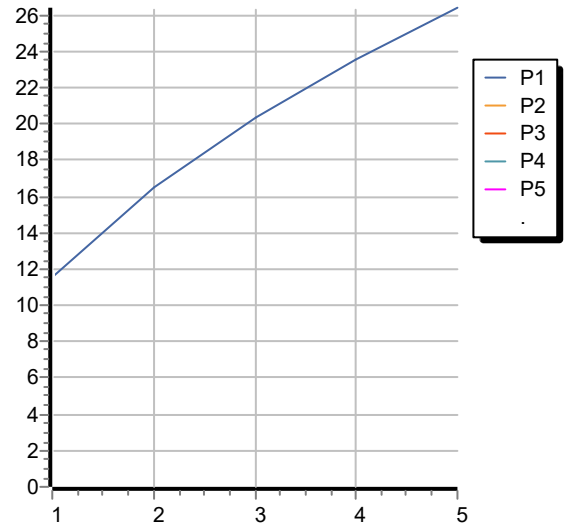

## ISY22

Z92253

Disegno Complessivo / Overall Drawing

## ISY22

Z92253

Portate / Flowrates (lt/min)

PRESSIONE PRESSURE	1 BAR	2 BAR	3 BAR	4 BAR	5 BAR
P1 BOCCA VASCA WALL SPOUT	11,5	16,5	20,3	23,5	26,4
P2					
P3					
P4					
P5					

## ISY22

Z92253

Pesi e Misure / Weights and Sizes

Peso ( Kg ) Weight ( lb )	0,65 ( Kg )	1,43 ( lb )
Volume test ( dc3 ) - ( in3 )	1,56 ( dc3 )	95,20 ( in3 )
h ( mm ) - ( in )	74,00 ( mm )	2,91 ( in )
L1 ( mm ) - ( in )	86,00 ( mm )	3,39 ( in )
L2 ( mm ) - ( in )	245,00 ( mm )	9,65 ( in )