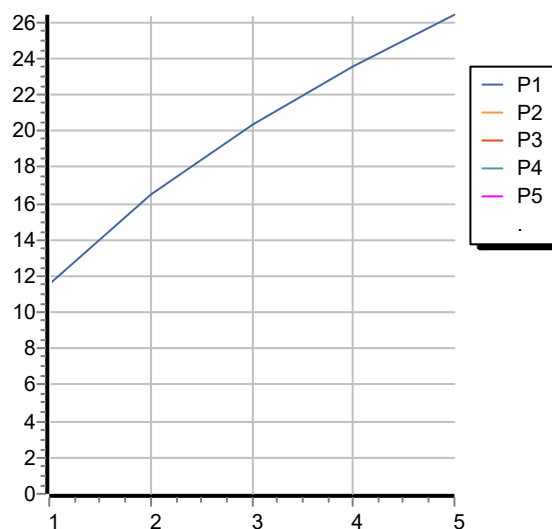

## GILL

Z92251

Disegno Complessivo / Overall Drawing

## GILL

Z92251

Portate / Flowrates (lt/min)

PRESSIONE PRESSURE	1 BAR	2 BAR	3 BAR	4 BAR	5 BAR
P1 BOCCA VASCA WALL SPOUT	11,5	16,5	20,3	23,5	26,4
P2					
P3					
P4					
P5					

## GILL

Z92251

Pesi e Misure / Weights and Sizes

Peso ( Kg ) Weight ( lb )	0,65 ( Kg )	1,43 ( lb )
Volume test ( dc3 ) - ( in3 )	3,30 ( dc3 )	201,38 ( in3 )
h ( mm ) - ( in )	93,00 ( mm )	3,66 ( in )
L1 ( mm ) - ( in )	162,00 ( mm )	6,38 ( in )
L2 ( mm ) - ( in )	220,00 ( mm )	8,66 ( in )