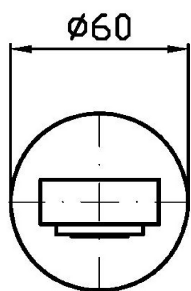

OCTO

Z92234

Disegno Complessivo / Overall Drawing

Note / Notes