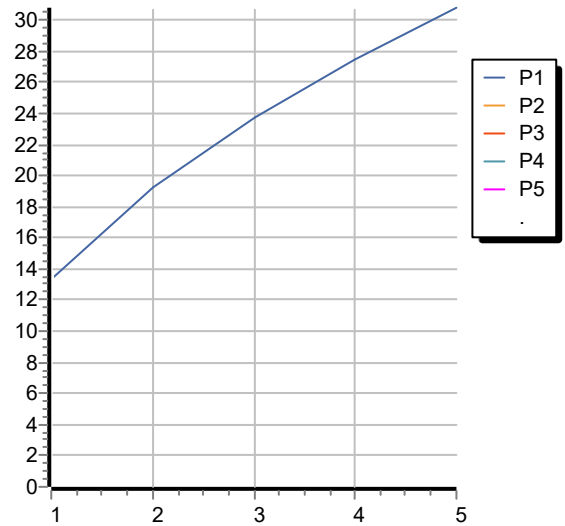

## OCTO

Z92234

Portate / Flowrates (lt/min)

PRESSIONE PRESSURE	1 BAR	2 BAR	3 BAR	4 BAR	5 BAR
P1 BOCCA VASCA WALL SPOUT	13,4	19,2	23,7	27,4	30,8
P2					
P3					
P4					
P5					

## OCTO

Z92234

Pesi e Misure / Weights and Sizes

Peso ( Kg ) Weight ( lb )	1,50 ( Kg )	3,31 ( lb )
Volume test ( dc3 ) - ( in3 )	3,32 ( dc3 )	202,60 ( in3 )
h ( mm ) - ( in )	93,00 ( mm )	3,66 ( in )
L1 ( mm ) - ( in )	162,00 ( mm )	6,38 ( in )
L2 ( mm ) - ( in )	220,00 ( mm )	8,66 ( in )