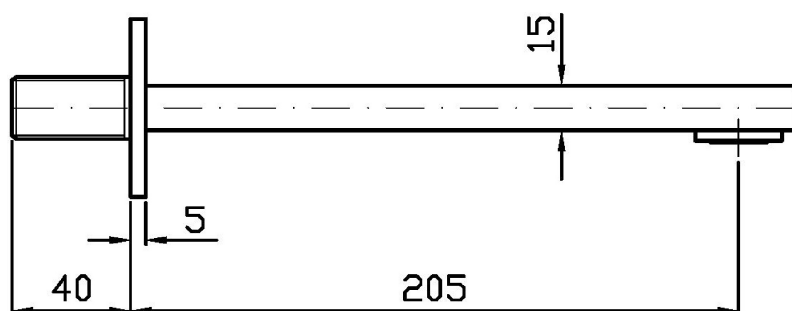

OCTO

Z92234

Disegno Complessivo / Overall Drawing

Note / Notes