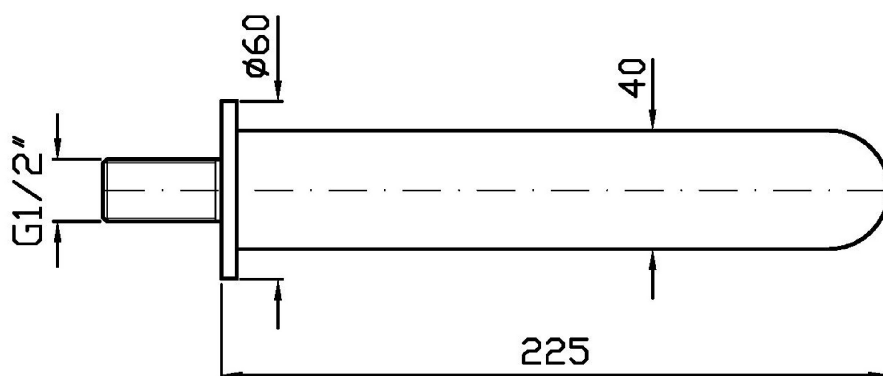

OCTO

Z92234

Disegno Complessivo / Overall Drawing

Note / Notes