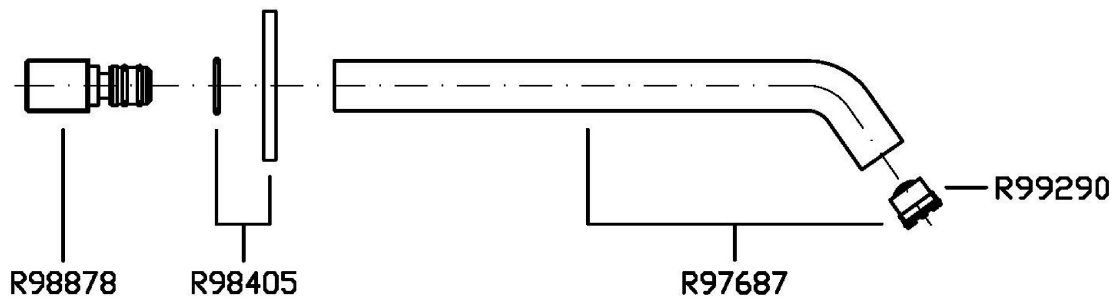

GILL

Z92224

Esplosi / Exploded