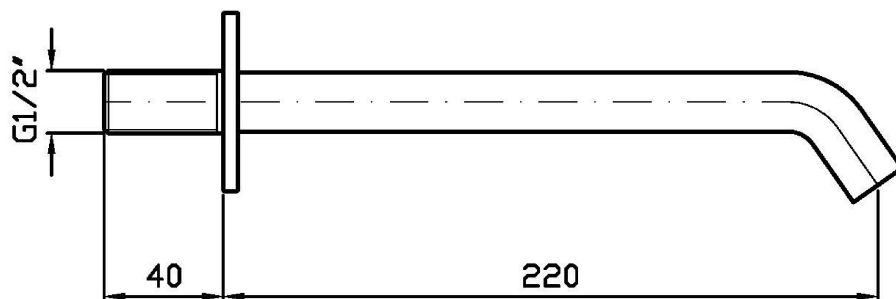

## GILL

Z92224

Bocca di erogazione. / Wall spout.

Bocca di erogazione L.220 mm.

Wall spout L.220 mm.

## GILL

Z92224

Disegno Complessivo / Overall Drawing

## GILL

Z92224

Pesi e Misure / Weights and Sizes

Peso ( Kg ) Weight ( lb )	0,65 ( Kg )	1,43 ( lb )
Volume test ( dc3 ) - ( in3 )	2,19 ( dc3 )	133,64 ( in3 )
h ( mm ) - ( in )	50,00 ( mm )	1,97 ( in )
L1 ( mm ) - ( in )	160,00 ( mm )	6,30 ( in )
L2 ( mm ) - ( in )	273,00 ( mm )	10,75 ( in )