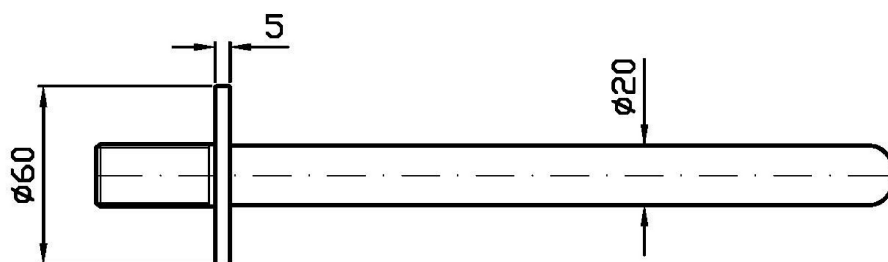

## GILL

Z92224

Bocca di erogazione. / Wall spout.

Bocca di erogazione L.220 mm.

Wall spout L.220 mm.

## GILL

Z92224

Disegno Complessivo / Overall Drawing

## GILL

Z92224

Pesi e Misure / Weights and Sizes

Peso ( Kg ) Weight ( lb )	0,65 ( Kg )	1,43 ( lb )
Volume test ( dc3 ) - ( in3 )	2,19 ( dc3 )	133,64 ( in3 )
h ( mm ) - ( in )	50,00 ( mm )	1,97 ( in )
L1 ( mm ) - ( in )	160,00 ( mm )	6,30 ( in )
L2 ( mm ) - ( in )	273,00 ( mm )	10,75 ( in )