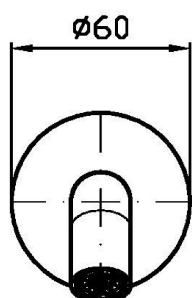

## GILL

Z92224

Bocca di erogazione. / Wall spout.

Bocca di erogazione L.220 mm.

Wall spout L.220 mm.

## GILL

Z92224

Disegno Complessivo / Overall Drawing

## GILL

Z92224

Pesi e Misure / Weights and Sizes

Peso ( Kg ) Weight ( lb )	0,65 ( Kg )	1,43 ( lb )
Volume test ( dc3 ) - ( in3 )	2,19 ( dc3 )	133,64 ( in3 )
h ( mm ) - ( in )	50,00 ( mm )	1,97 ( in )
L1 ( mm ) - ( in )	160,00 ( mm )	6,30 ( in )
L2 ( mm ) - ( in )	273,00 ( mm )	10,75 ( in )