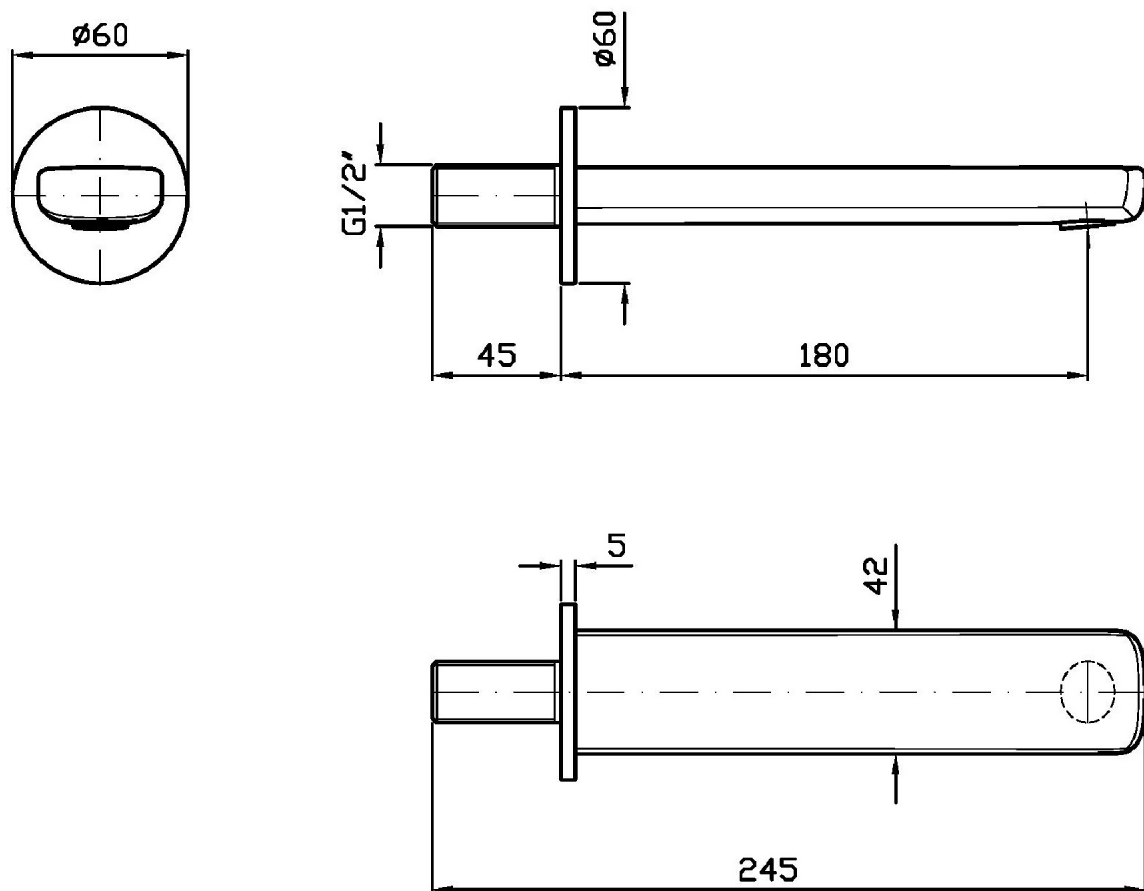

## BRIM

Z92221

Bocca. / Wall spout.

Bocca di erogazione L.180 mm.

Wall spout L.180 mm.

## BRIM

Z92221

Disegno Complessivo / Overall Drawing

## BRIM

Z92221

Pesi e Misure / Weights and Sizes

Peso ( Kg ) Weight ( lb )	1,00 ( Kg )	2,20 ( lb )
Volume test ( dc3 ) - ( in3 )	2,19 ( dc3 )	133,64 ( in3 )
h ( mm ) - ( in )	50,00 ( mm )	1,97 ( in )
L1 ( mm ) - ( in )	160,00 ( mm )	6,30 ( in )
L2 ( mm ) - ( in )	273,00 ( mm )	10,75 ( in )