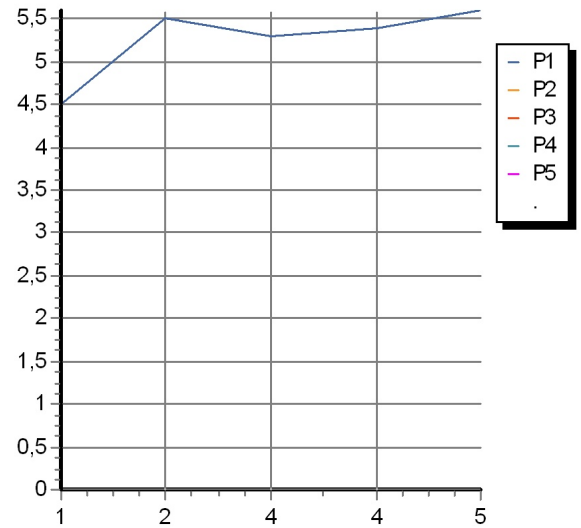

## BRIM

Z92221

Disegno Complessivo / Overall Drawing

## BRIM

Z92221

Portate / Flowrates (lt/min)

PRESSIONE PRESSURE	1 BAR	2 BAR	3 BAR	4 BAR	5 BAR
P1 BOCCA VASCA WALL SPOUT	4,5	5,5	5,3	5,4	5,6
P2					
P3					
P4					
P5					

## BRIM

Z92221

Pesi e Misure / Weights and Sizes

Peso ( Kg ) Weight ( lb )	1,00 ( Kg )	2,20 ( lb )
Volume test ( dc3 ) - ( in3 )	2,19 ( dc3 )	133,64 ( in3 )
h ( mm ) - ( in )	50,00 ( mm )	1,97 ( in )
L1 ( mm ) - ( in )	160,00 ( mm )	6,30 ( in )
L2 ( mm ) - ( in )	273,00 ( mm )	10,75 ( in )