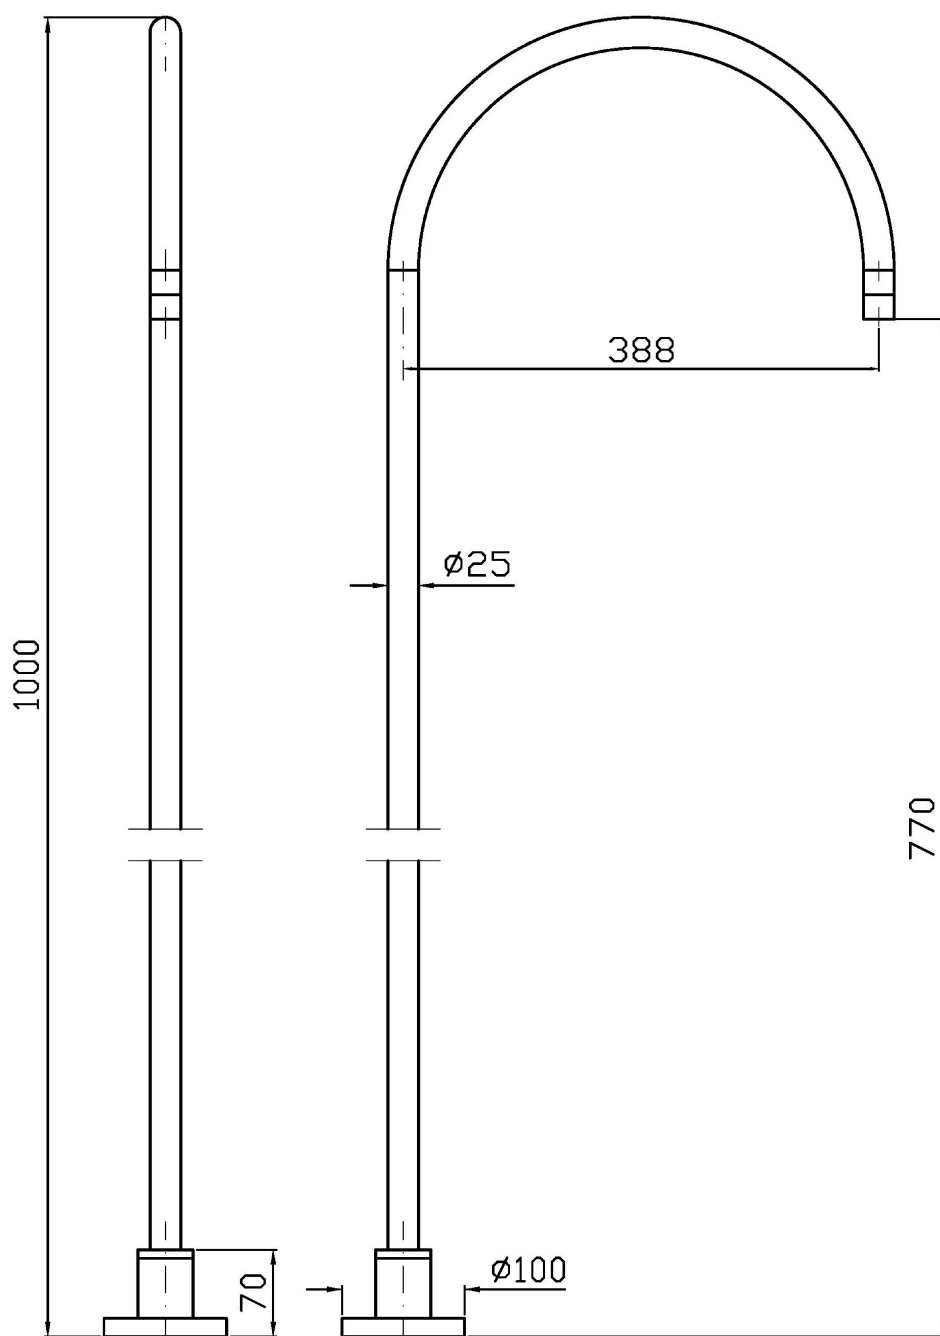

HELM

Z92161.X

Bocca vasca free standing. / Free standing bath spout.

Bocca vasca per erogazione free standing, in acciaio inox AISI 316L.

Free standing bath spout in AISI 316L stainless steel.

HELM

Z92161.X

Matt PVD copper / Matt PVD
copper

Note / Notes

HELM

Z92161.X

Disegno Complessivo / Overall Drawing

HELM

Z92161.X

Portate / Flowrates (lt/min)

PRESSIONE PRESSURE	1 BAR	2 BAR	3 BAR	4 BAR	5 BAR
P1 BOCCA VASCA WALL SPOUT	22,5	31,6	38,5	44,6	49,2
P2					
P3					
P4					
P5					

HELM

Z92161.X

Pesi e Misure / Weights and Sizes

Peso (Kg) Weight (lb)	3,20 (Kg)	7,05 (lb)
Volume test (dc3) - (in3)	84,00 (dc3)	5125,99 (in3)
h (mm) - (in)	130,00 (mm)	5,12 (in)
L1 (mm) - (in)	450,00 (mm)	17,72 (in)
L2 (mm) - (in)	1450,00 (mm)	57,09 (in)