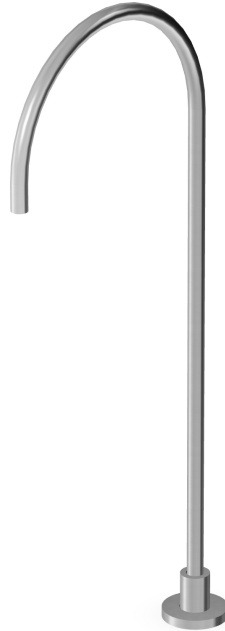

HELM

Z92161.X

Bocca vasca free standing. / Free standing bath spout.

Bocca vasca per erogazione free standing, in acciaio inox AISI 316L.

Free standing bath spout in AISI 316L stainless steel.

HELM

Z92161.X

Finiture / Finishes

X

Acciaio inox spazzolato /
Brushed stainless steel

XP21

Brushed PVD chocolate /
Brushed PVD chocolate

XP31

Brushed PVD British gold /
Brushed PVD British gold

XP41

Brushed PVD gold / Brushed
PVD gold

XP81

PVD Brushed Total Black /
PVD Brushed Total Black

XP91

Brushed PVD copper /
Brushed PVD copper

XS

Acciaio inox matt / Matt
stainless steel

XSP21

Matt PVD copper / Matt PVD
copper

Note / Notes

HELM

Z92161.X

Disegno Complessivo / Overall Drawing

HELM

Z92161.X

Portate / Flowrates (lt/min)