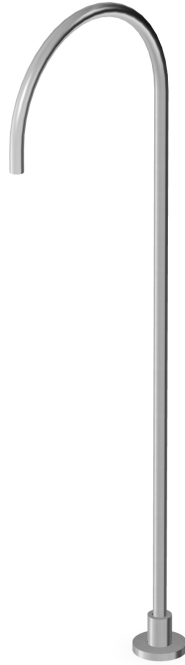

HELM

Z92160.X

Bocca lavabo free standing. / Free standing basin spout.

Bocca lavabo per erogazione free standing, in acciaio inox AISI 316L.

Free standing basin spout in AISI 316L stainless steel.

HELM

Z92160.X

Finiture / Finishes

X

Acciaio inox spazzolato /
Brushed stainless steel

XP21

Brushed PVD chocolate /
Brushed PVD chocolate

XP31

Brushed PVD British gold /
Brushed PVD British gold

XP41

Brushed PVD gold / Brushed
PVD gold

XP81

PVD Brushed Total Black /
PVD Brushed Total Black

XP91

Brushed PVD copper /
Brushed PVD copper

Note / Notes

HELM

Z92160.X

Pesi e Misure / Weights and Sizes

Peso (Kg) Weight (lb)	3,50 (Kg)	7,72 (lb)
Volume test (dc3) - (in3)	85,00 (dc3)	5187,01 (in3)
h (mm) - (in)	130,00 (mm)	5,12 (in)
L1 (mm) - (in)	450,00 (mm)	17,72 (in)
L2 (mm) - (in)	1450,00 (mm)	57,09 (in)