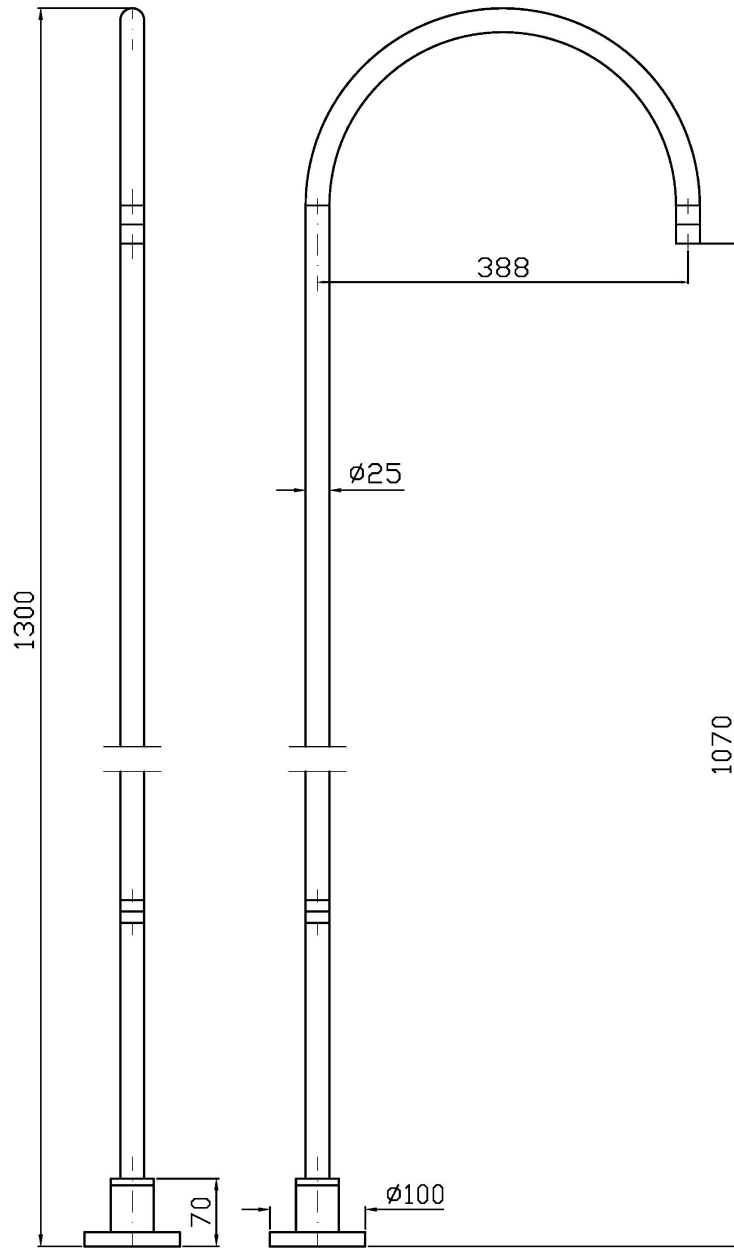

HELM

Z92160.X

Bocca lavabo free standing. / Free standing basin spout.

Bocca lavabo per erogazione free standing, in acciaio inox AISI 316L.

Free standing basin spout in AISI 316L stainless steel.

Finiture / Finishes

HELM

Z92160.X

Disegno Complessivo / Overall Drawing

Note / Notes

HELM

Z92160.X

Portate / Flowrates (lt/min)

PRESSIONE PRESSURE	1 BAR	2 BAR	3 BAR	4 BAR	5 BAR
P1 LAVABO BASIN	4	5,5	6,5	7,5	8,5
P2					
P3					
P4					
P5					

HELM

Z92160.X

Pesi e Misure / Weights and Sizes

Peso (Kg) Weight (lb)	3,50 (Kg)	7,72 (lb)
Volume test (dc3) - (in3)	85,00 (dc3)	5187,01 (in3)
h (mm) - (in)	130,00 (mm)	5,12 (in)
L1 (mm) - (in)	450,00 (mm)	17,72 (in)
L2 (mm) - (in)	1450,00 (mm)	57,09 (in)