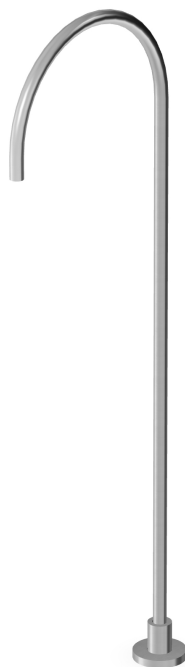

HELM

Z92160.X

Bocca lavabo free standing. / Free standing basin spout.

Bocca lavabo per erogazione free standing, in acciaio inox AISI 316L.

Free standing basin spout in AISI 316L stainless steel.

Finiture / Finishes

 X	 XP21	 XP31	 XP41	 XP81	 XP91
Acciaio inox spazzolato / Brushed stainless steel	Brushed PVD chocolate / Brushed PVD chocolate	Brushed PVD British gold / Brushed PVD British gold	Brushed PVD gold / Brushed PVD gold	PVD Brushed Total Black / PVD Brushed Total Black	Brushed PVD copper / Brushed PVD copper

HELM

Z92160.X

Disegno Complessivo / Overall Drawing

Note / Notes

HELM

Z92160.X

Portate / Flowrates (lt/min)

PRESSIONE PRESSURE	1 BAR	2 BAR	3 BAR	4 BAR	5 BAR
P1 LAVABO BASIN	4	5,5	6,5	7,5	8,5
P2					
P3					
P4					
P5					

HELM

Z92160.X

Pesi e Misure / Weights and Sizes

Peso (Kg) Weight (lb)	3,50 (Kg)	7,72 (lb)
Volume test (dc3) - (in3)	85,00 (dc3)	5187,01 (in3)
h (mm) - (in)	130,00 (mm)	5,12 (in)
L1 (mm) - (in)	450,00 (mm)	17,72 (in)
L2 (mm) - (in)	1450,00 (mm)	57,09 (in)