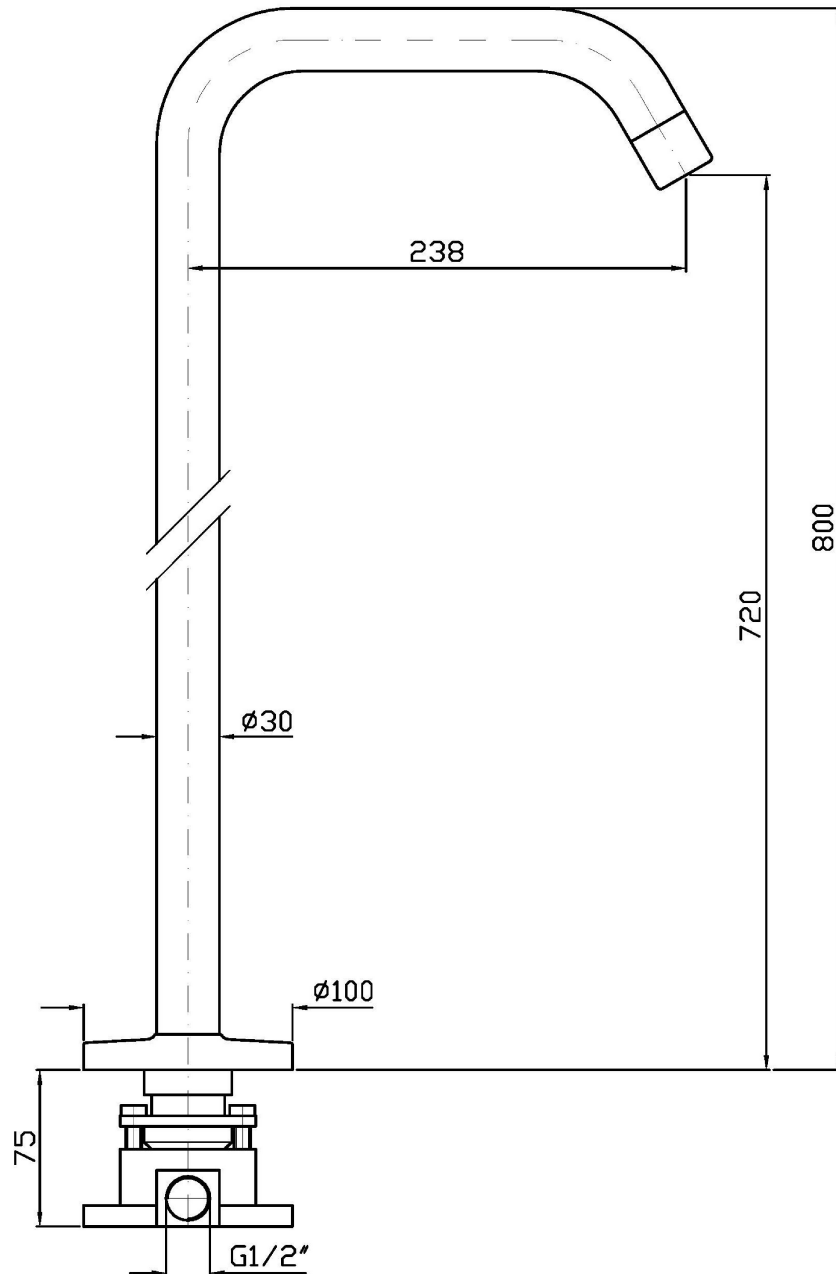

ISY22

Z92032

Disegno Complessivo / Overall Drawing