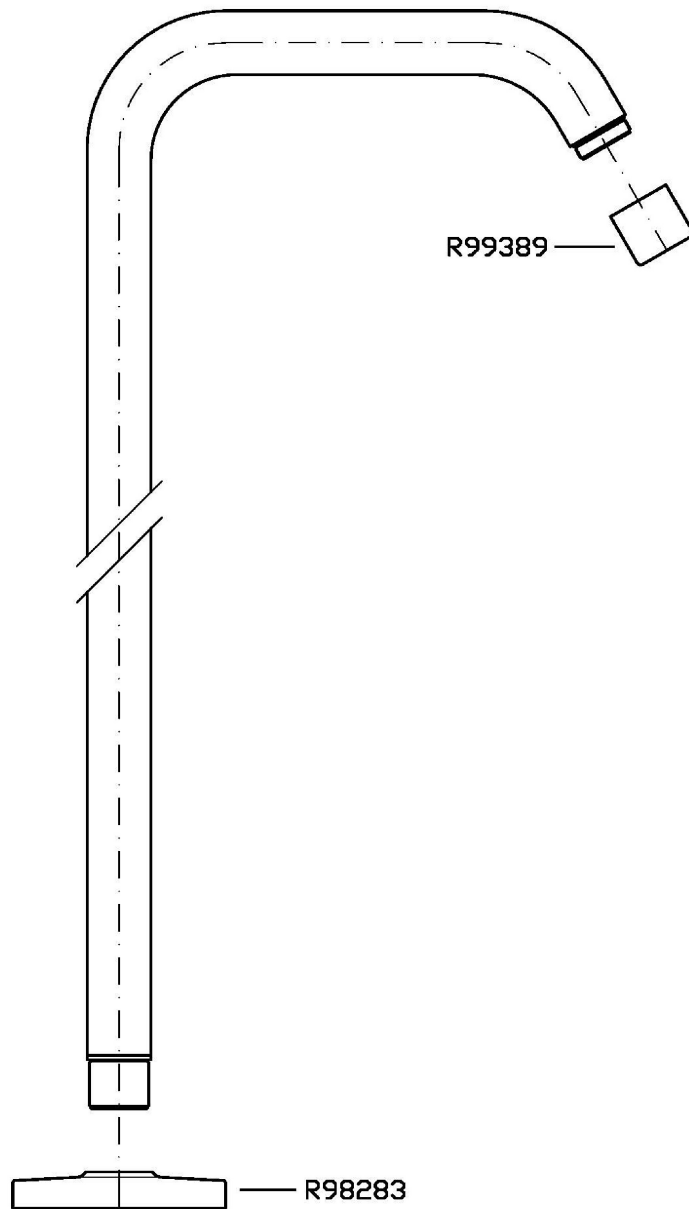

## ISY22

Z92032

Bocca vasca free standing. / Free standing bath spout.

Bocca erogazione per vasca free standing.

Free standing bath spout.

R99672

Parte incasso. / Built-in part.

## ISY22

Z92032

Disegno Complessivo / Overall Drawing

## ISY22

Z92032

Portate / Flowrates (lt/min)

PRESSIONE PRESSURE	1 BAR	2 BAR	3 BAR	4 BAR	5 BAR
P1 BOCCA VASCA WALL SPOUT	15	23	28	34	38
P2					
P3					
P4					
P5					

## ISY22

Z92032

Pesi e Misure / Weights and Sizes

Peso ( Kg ) Weight ( lb )	3,20 ( Kg )	7,05 ( lb )
Volume test ( dc3 ) - ( in3 )	9,75 ( dc3 )	594,98 ( in3 )
h ( mm ) - ( in )	40,00 ( mm )	1,57 ( in )
L1 ( mm ) - ( in )	284,00 ( mm )	11,18 ( in )
L2 ( mm ) - ( in )	858,00 ( mm )	33,78 ( in )