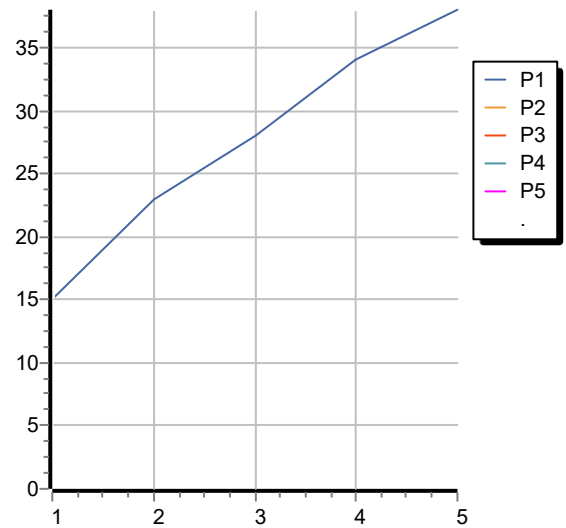

## ISY22

Z92032

Portate / Flowrates (lt/min)

PRESSIONE PRESSURE	1 BAR	2 BAR	3 BAR	4 BAR	5 BAR
P1 BOCCA VASCA WALL SPOUT	15	23	28	34	38
P2					
P3					
P4					
P5					

## ISY22

Z92032

Pesi e Misure / Weights and Sizes

Peso ( Kg ) Weight ( lb )	3,20 ( Kg )	7,05 ( lb )
Volume test ( dc3 ) - ( in3 )	9,75 ( dc3 )	594,98 ( in3 )
h ( mm ) - ( in )	40,00 ( mm )	1,57 ( in )
L1 ( mm ) - ( in )	284,00 ( mm )	11,18 ( in )
L2 ( mm ) - ( in )	858,00 ( mm )	33,78 ( in )