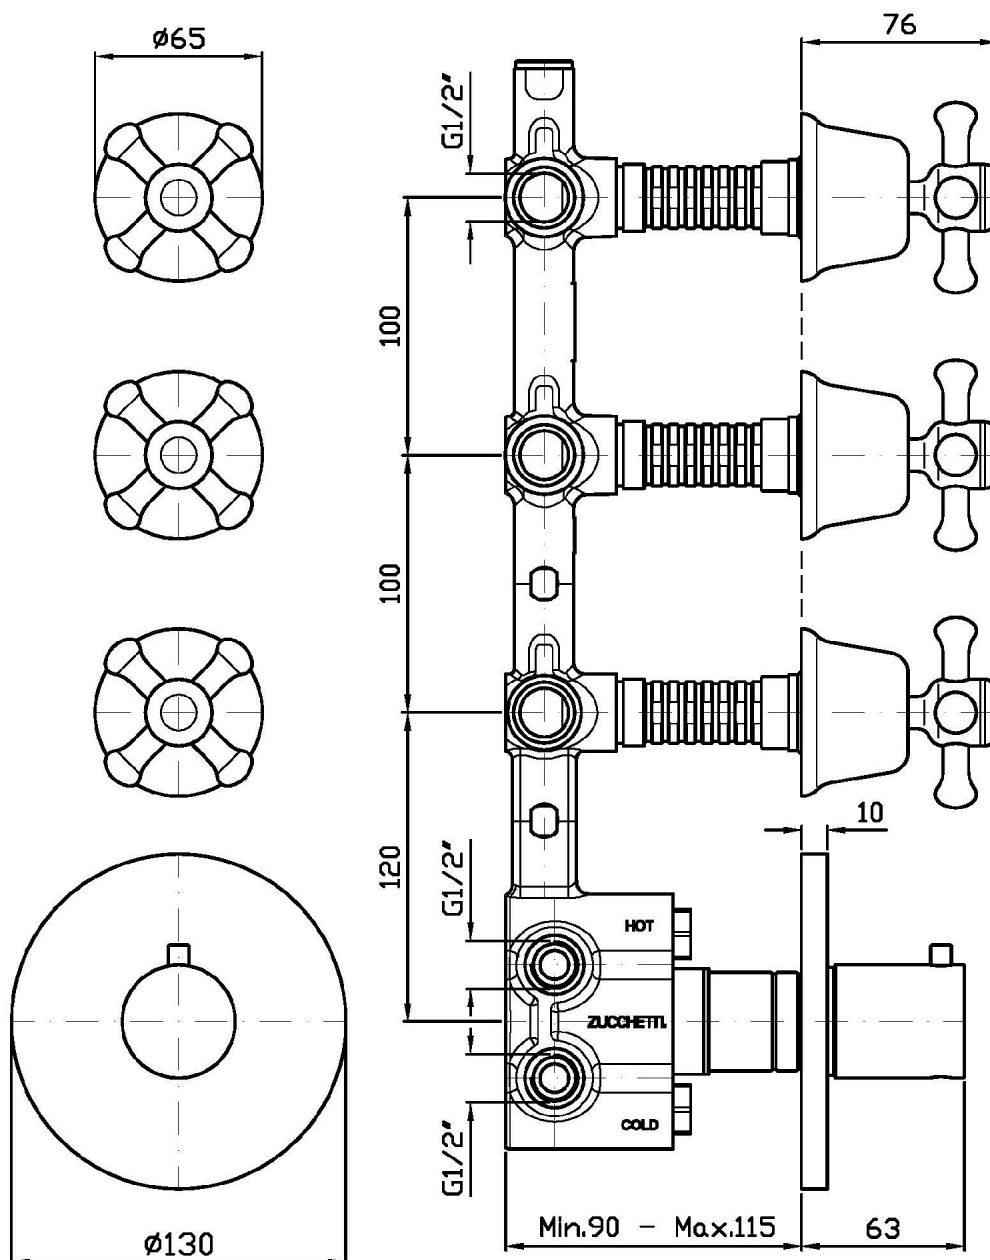

## DELFI

Z46661

Termostatico incasso doccia con 3 rubinetti d'arresto. / Built-in thermostatic shower mixer with 3 stop valves.

Termostatico incasso doccia da 1/2", con 3 rubinetti d'arresto.

1/2" built-in thermostatic shower mixer with 3 stop valves.

## DELFI

Z46661

Disegno Complessivo / Overall Drawing

### Z46661 Pesì e Misure / Weights and Sizes

Peso ( Kg ) Weight ( lb )	3,50 ( Kg )	7,72 ( lb )
Volume test ( dc3 ) - ( in3 )	11,01 ( dc3 )	671,87 ( in3 )
h ( mm ) - ( in )	90,00 ( mm )	3,54 ( in )
L1 ( mm ) - ( in )	335,00 ( mm )	13,19 ( in )
L2 ( mm ) - ( in )	365,00 ( mm )	14,37 ( in )