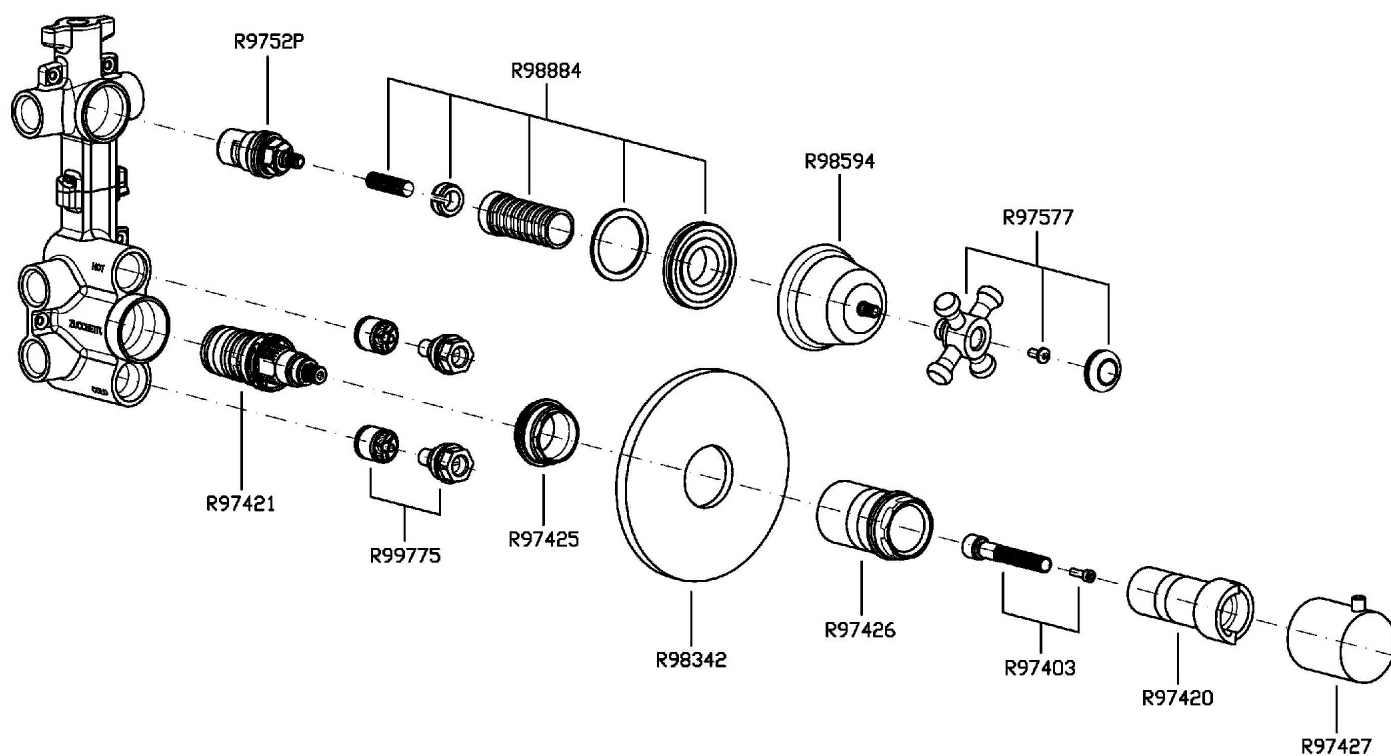

DELFI

Z46661

Esplosi / Exploded