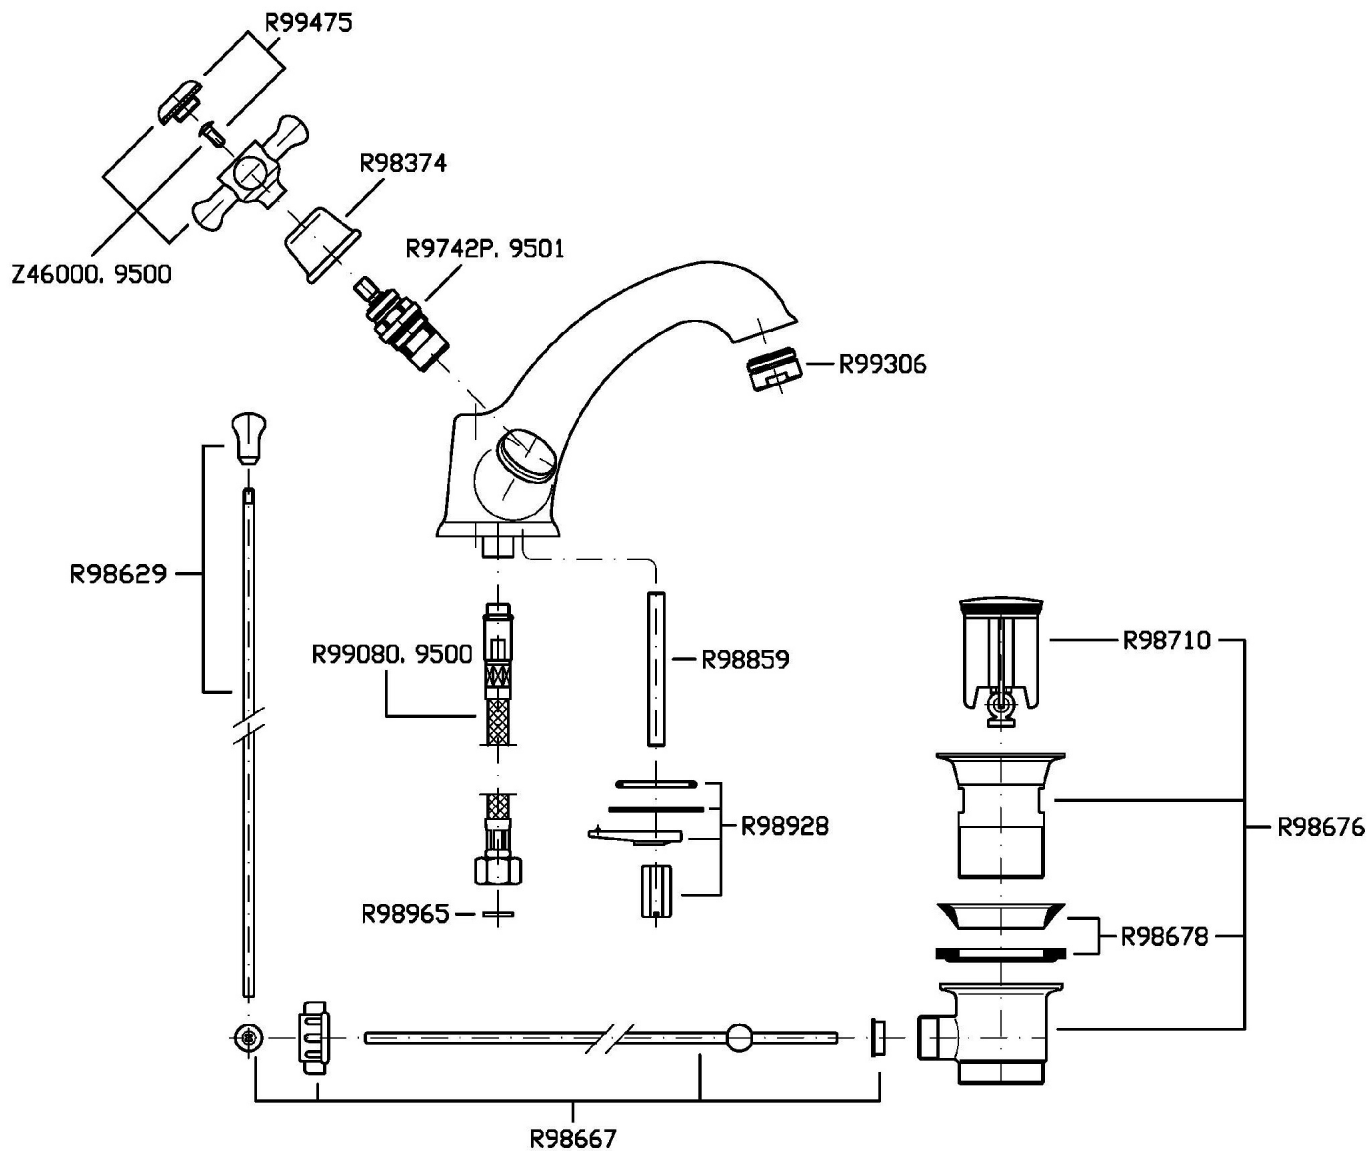

DELFI

Z46526.8008 Esplosi / Exploded