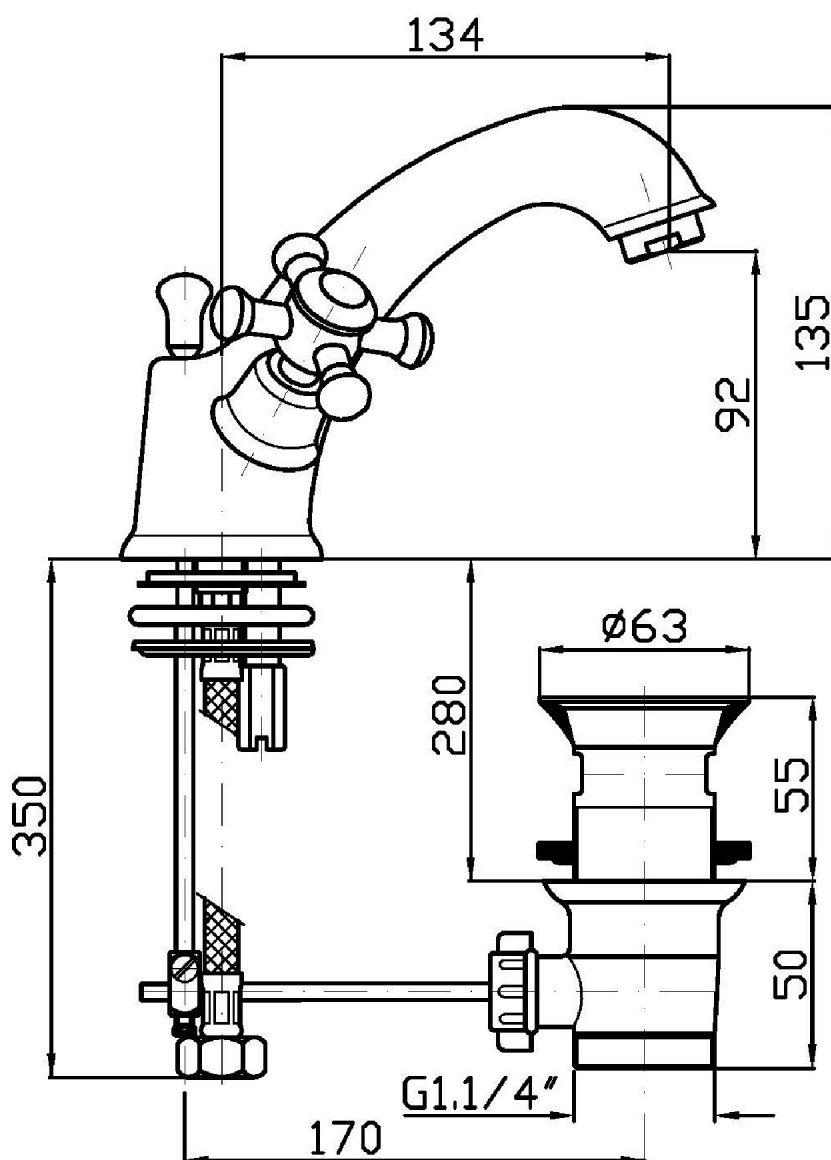

DELFI

Z46526.8008 Disegno Complessivo / Overall Drawing