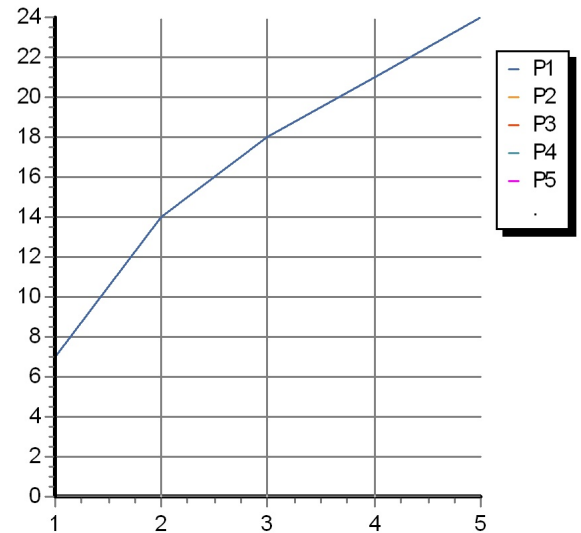

## DELFI

Z46526.8008 Pesi e Misure / Weights and Sizes

Peso ( Kg ) Weight ( lb )	2,94 ( Kg )	6,48 ( lb )
Volume test ( dc3 ) - ( in3 )	12,27 ( dc3 )	748,76 ( in3 )
h ( mm ) - ( in )	150,00 ( mm )	5,91 ( in )
L1 ( mm ) - ( in )	250,00 ( mm )	9,84 ( in )
L2 ( mm ) - ( in )	327,00 ( mm )	12,87 ( in )