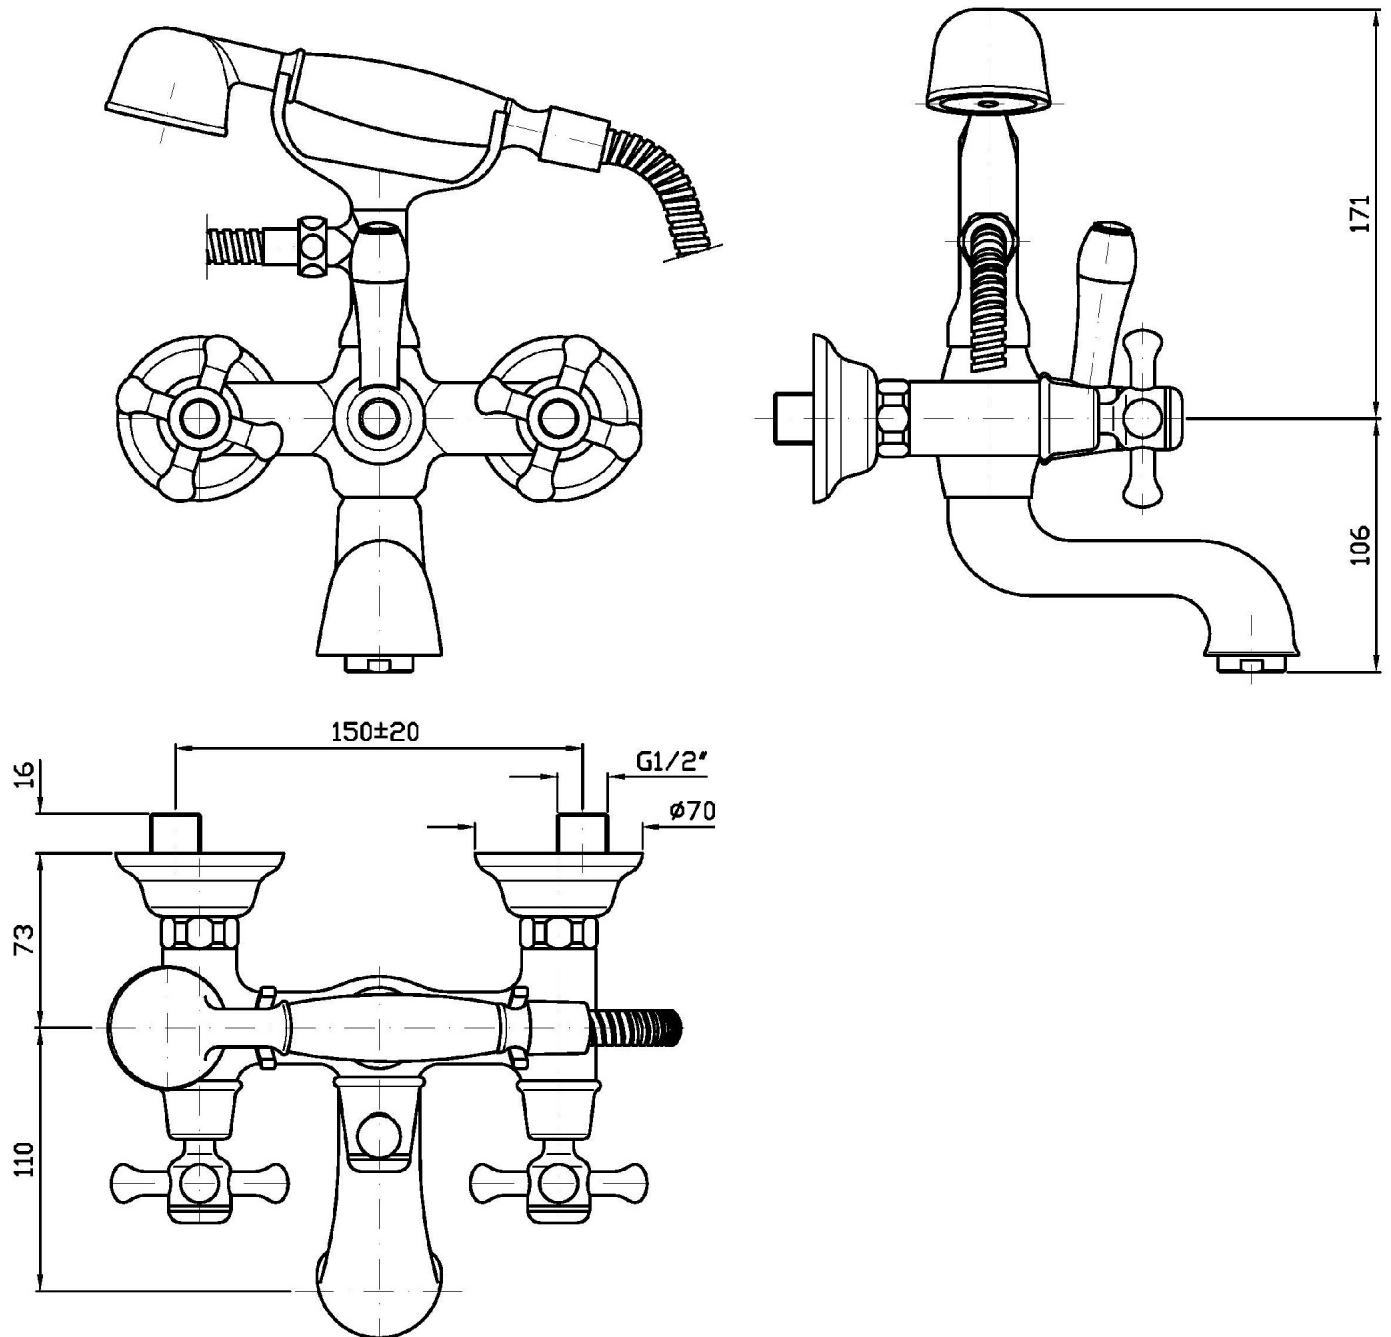

DELFI

Z46230.8008 Disegno Complessivo / Overall Drawing