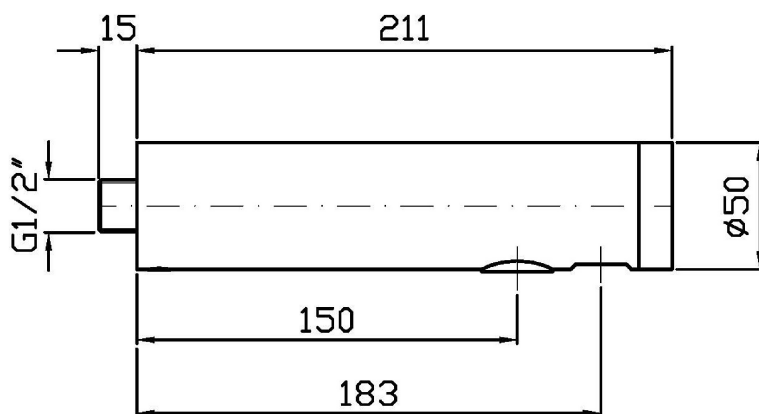

ELECTRONIC MIXERS

SE2243

Disegno Complessivo / Overall Drawing