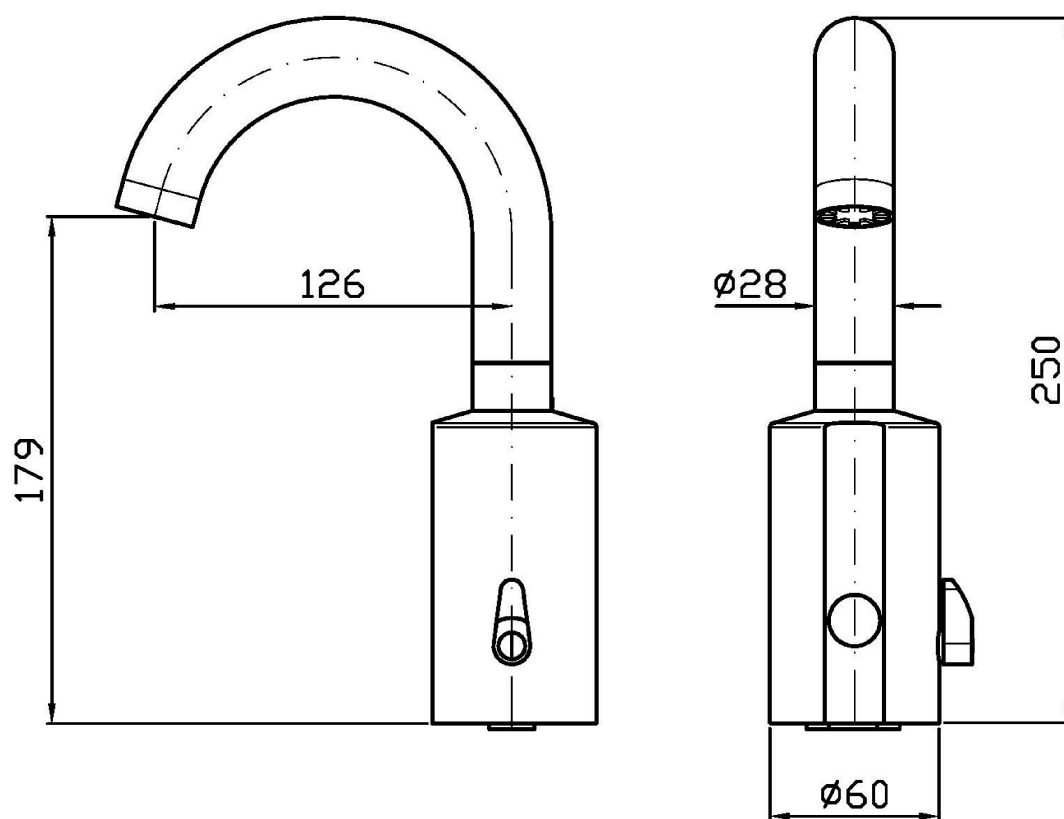

ELECTRONIC MIXERS

SE2241

Disegno Complessivo / Overall Drawing