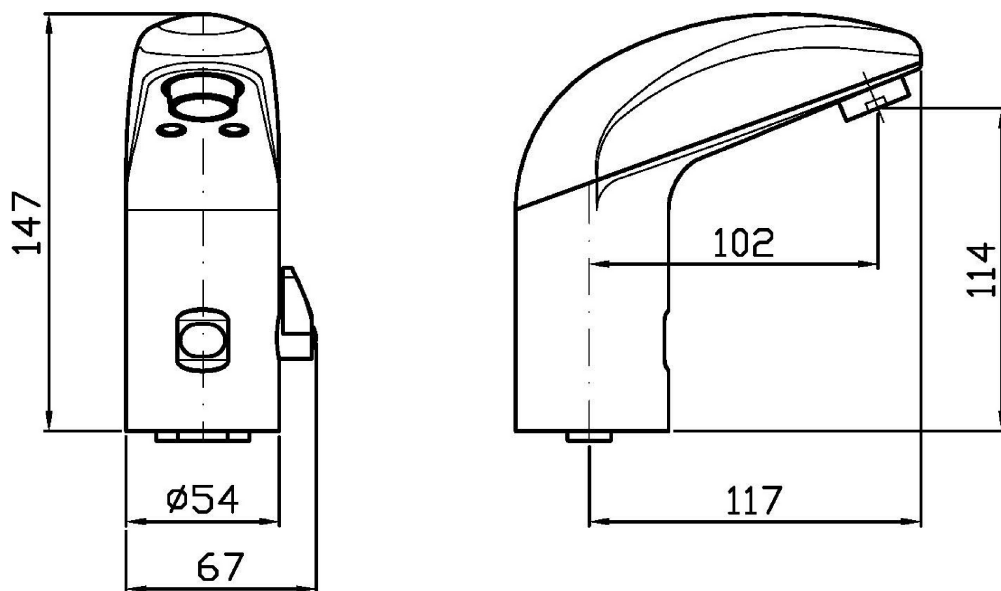

ELECTRONIC MIXERS

SE2240

Disegno Complessivo / Overall Drawing