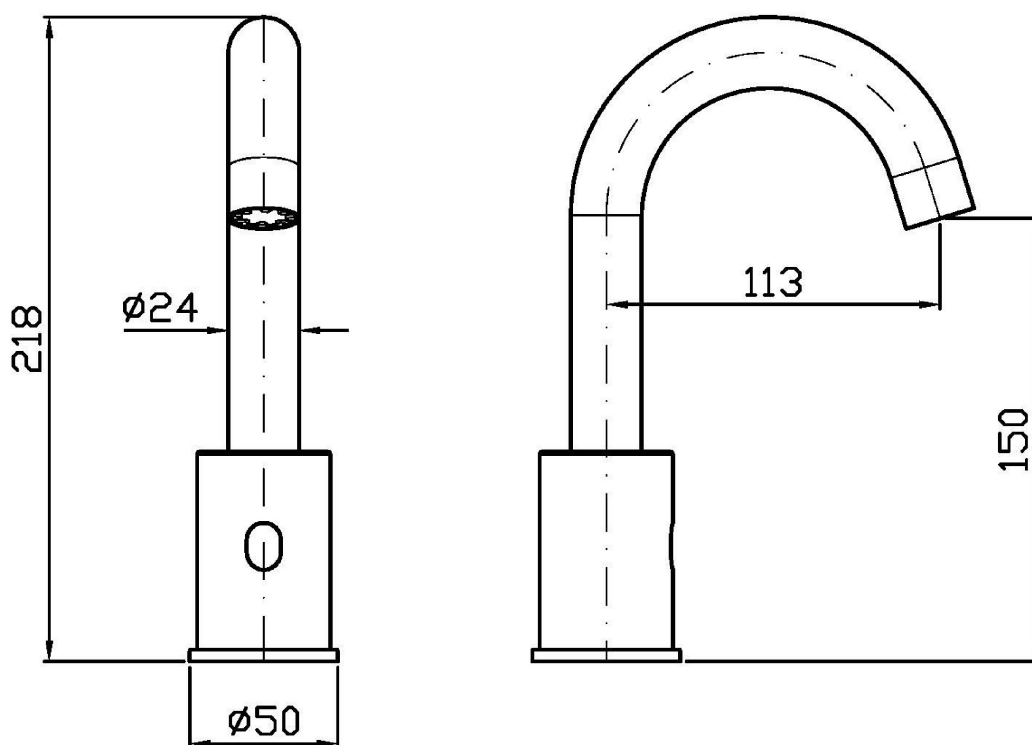

ELECTRONIC MIXERS

SE2152

Disegno Complessivo / Overall Drawing