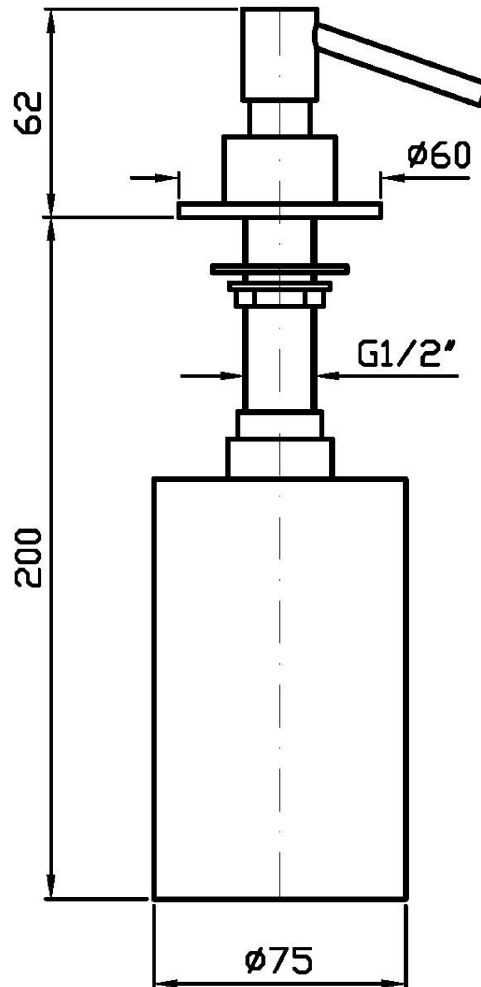

ISY

R98689

Disegno Complessivo / Overall Drawing

Note / Notes