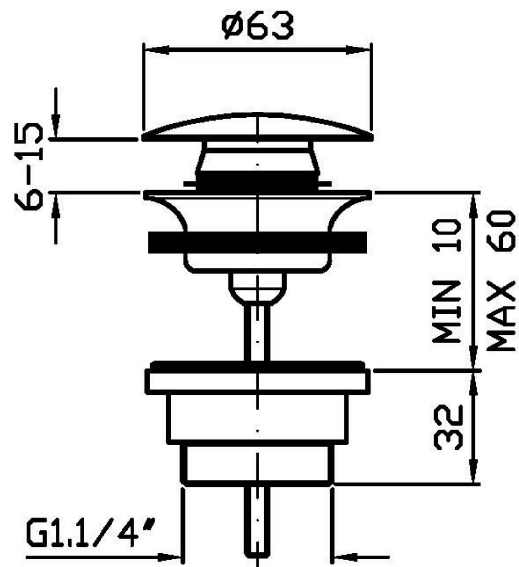

## MISCELLANEOUS

R97778.X

Scarico universale / Pop-up waste.

Scarico universale in acciaio inox, con chiusura a pressione / uscita libera.

Stainless steel pop-up waste, with push system / open.

## MISCELLANEOUS

R97778.X

Disegno Complessivo / Overall Drawing

### R97778.X Pesì e Misure / Weights and Sizes

Peso ( Kg ) Weight ( lb )	0,36 ( Kg )	0,79 ( lb )
Volume test ( dc3 ) - ( in3 )	0,52 ( dc3 )	31,73 ( in3 )
h ( mm ) - ( in )	95,00 ( mm )	3,74 ( in )
L1 ( mm ) - ( in )	74,00 ( mm )	2,91 ( in )
L2 ( mm ) - ( in )	74,00 ( mm )	2,91 ( in )